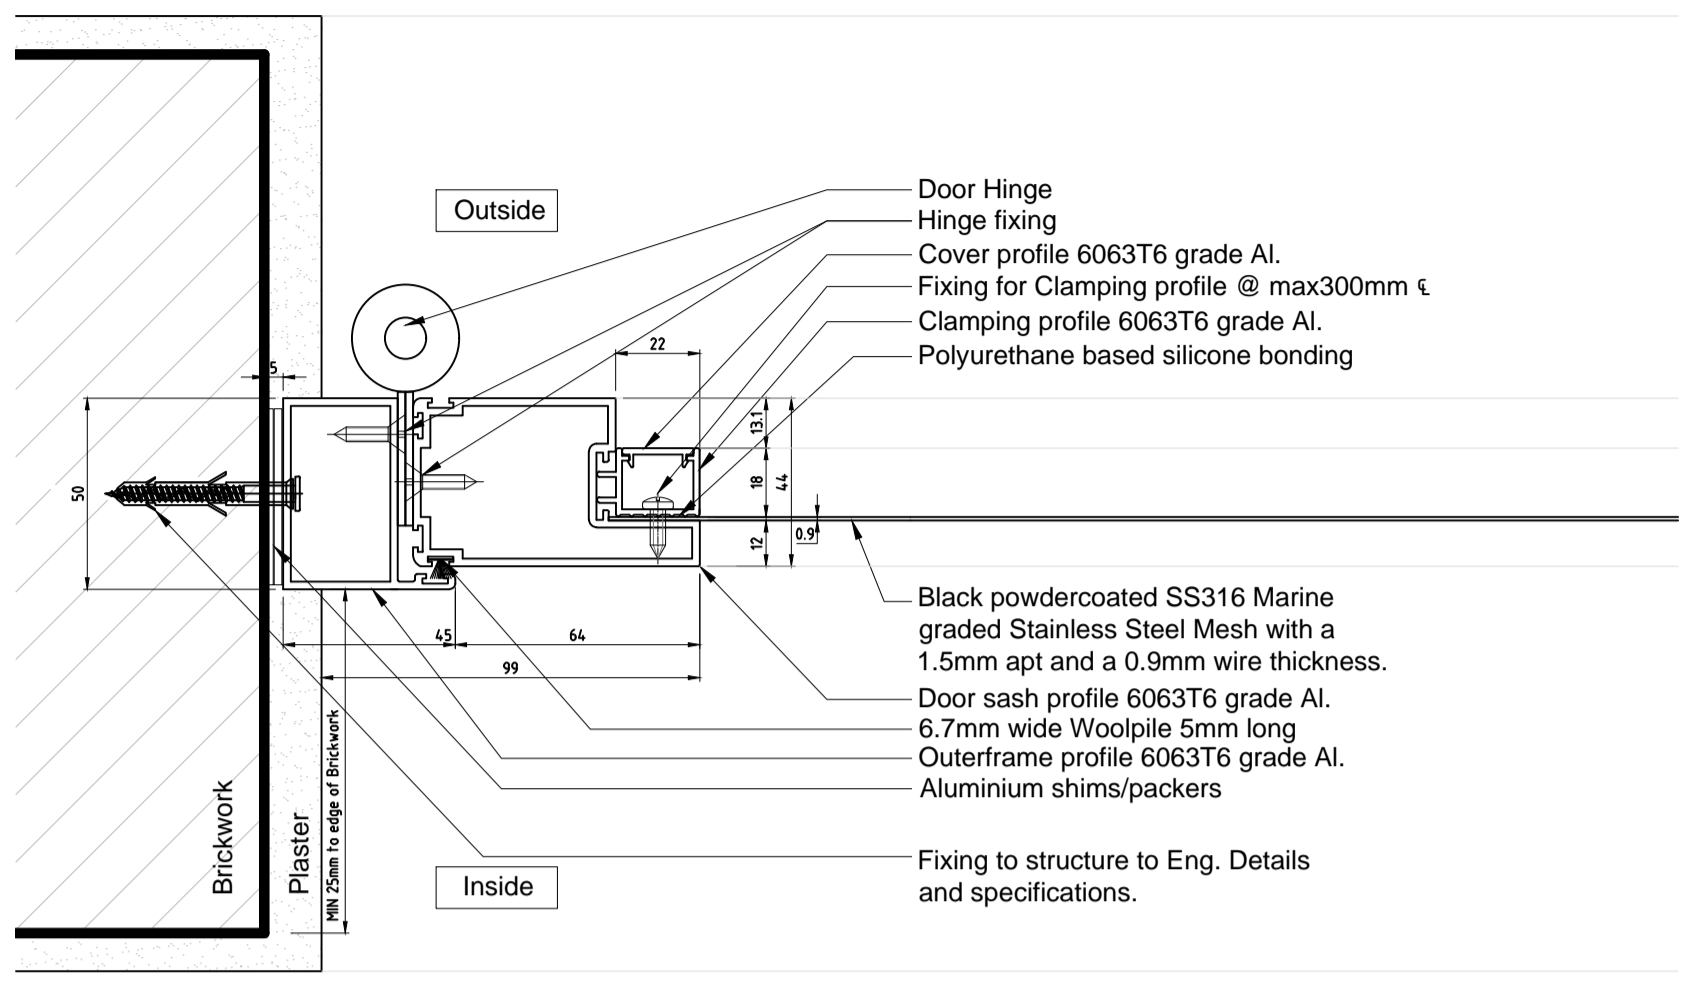

SECTION A-A

SCALE 1 : 2