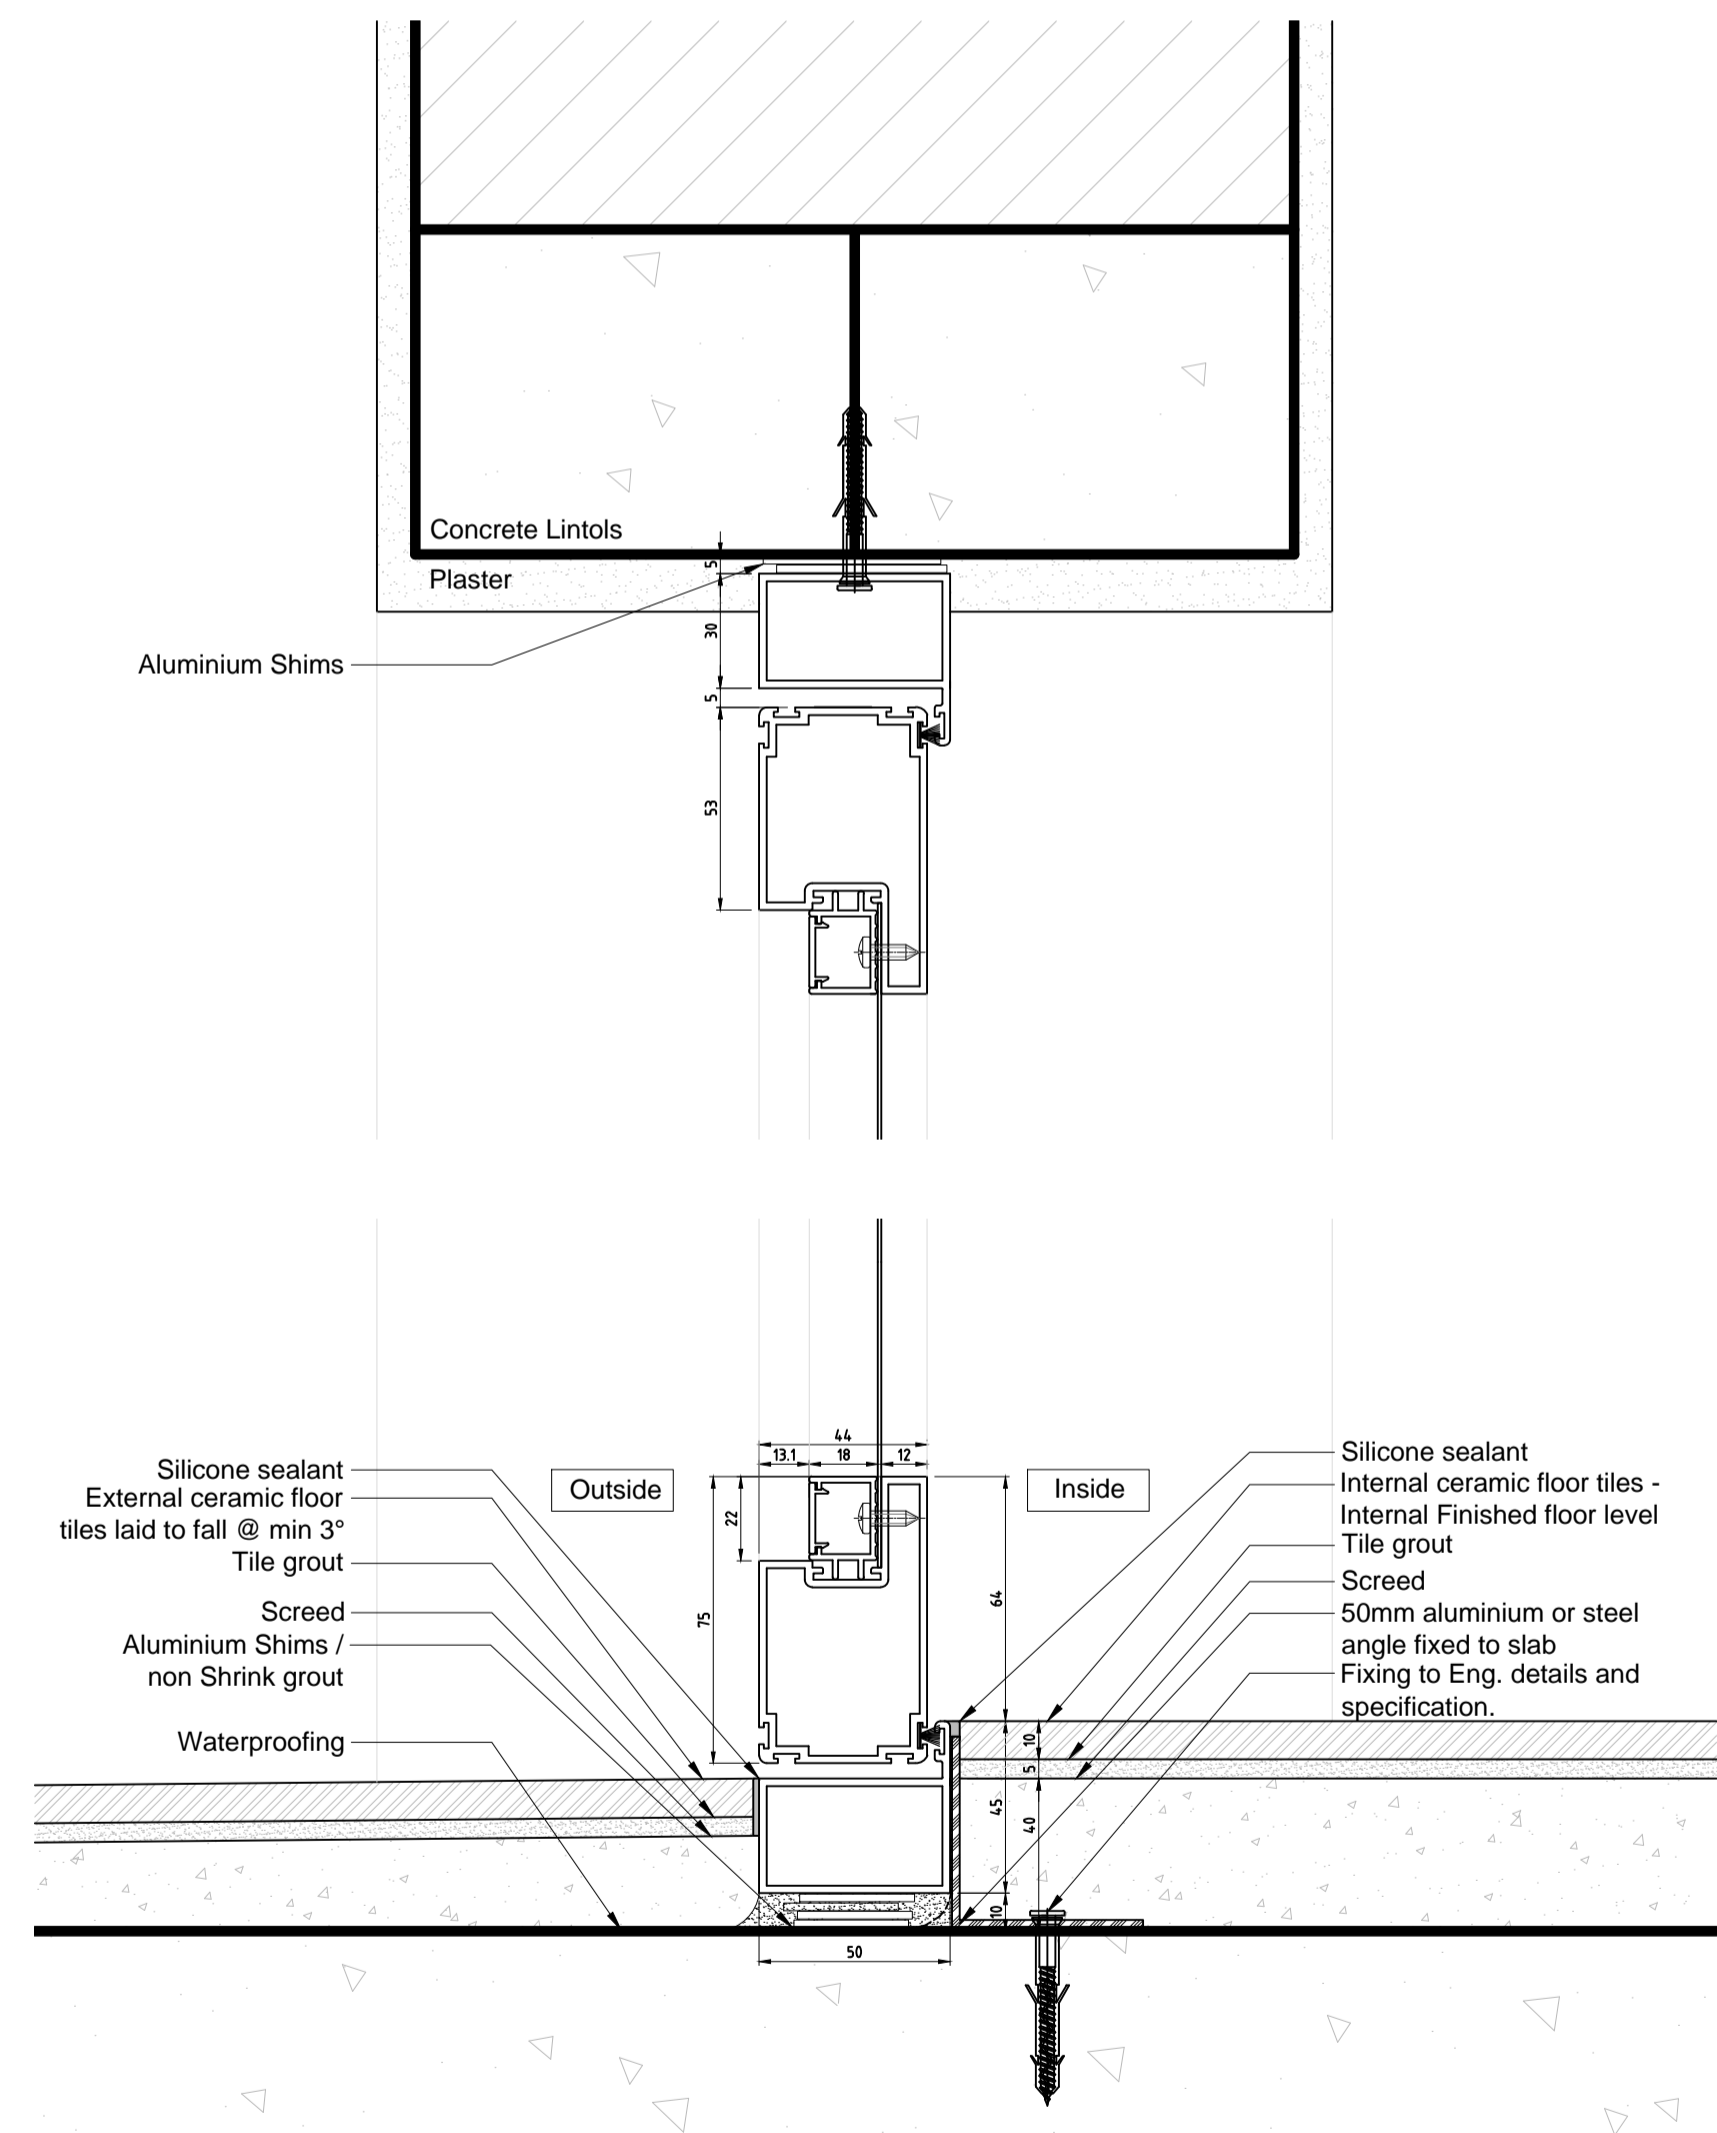

SECTION B-B

SCALE 1 : 2