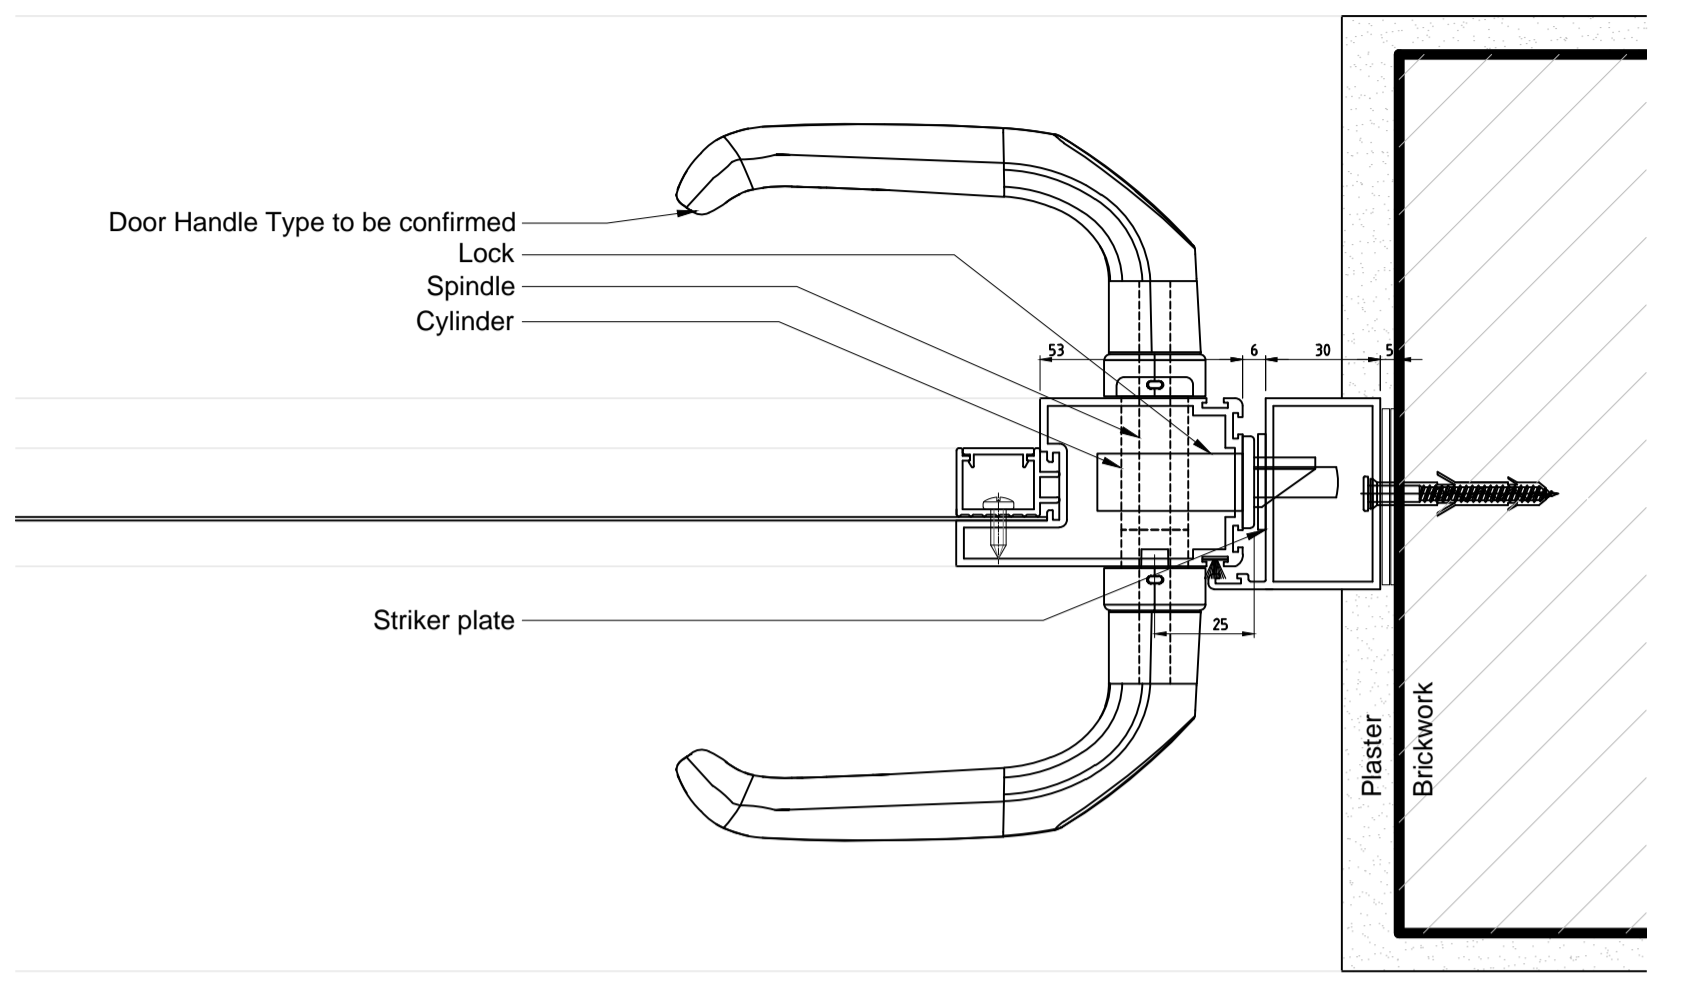

PROFILES

SCALE 1 : 2

Project ref:	Item no.:	Date	Name	Scale
TYP DOOR	1	2022/08/18	M.BAKER	1:2
Job no.:	Quantity:	drawn	approved	1:5
Description: Project: Pos.: PLAN AND SECTION				
Architect:		Project address:		
Corner Star Screens SA (Pty) Ltd 21 Kragaboom Avenue Centurion Tel: +27 011 027 4854 Email: sales@cornerstar.co.za		CORNER STAR Open out hinged security swing door INSECT & SECURITY SCREENS