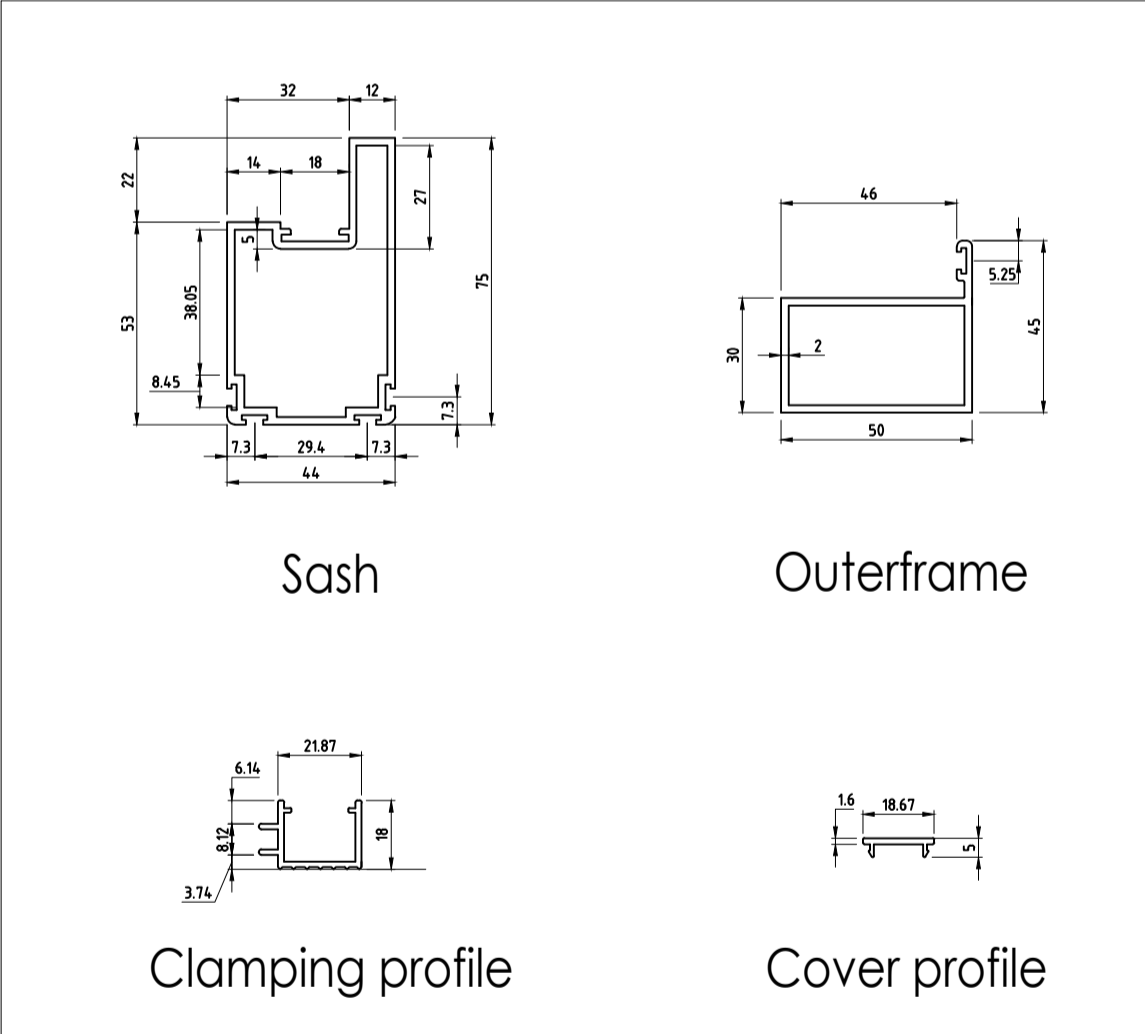

PROFILES

SCALE 1 : 2

Project ref:	Item no.:	Date	Name	Scale
TYP DOOR	1	2022/08/18	M.BAKER	1:2
Job no.:	Quantity:	drawn	approved	1:5
Description: Project: Pos.: PLAN AND SECTION				
Architect:		Project address:		
Corner Star Screens SA (Pty) Ltd 21 Kragaboom Avenue Centurion Tel: +27 011 027 4854 Email: sales@cornerstar.co.za		CORNER STAR Open out hinged security swing door INSECT & SECURITY SCREENS