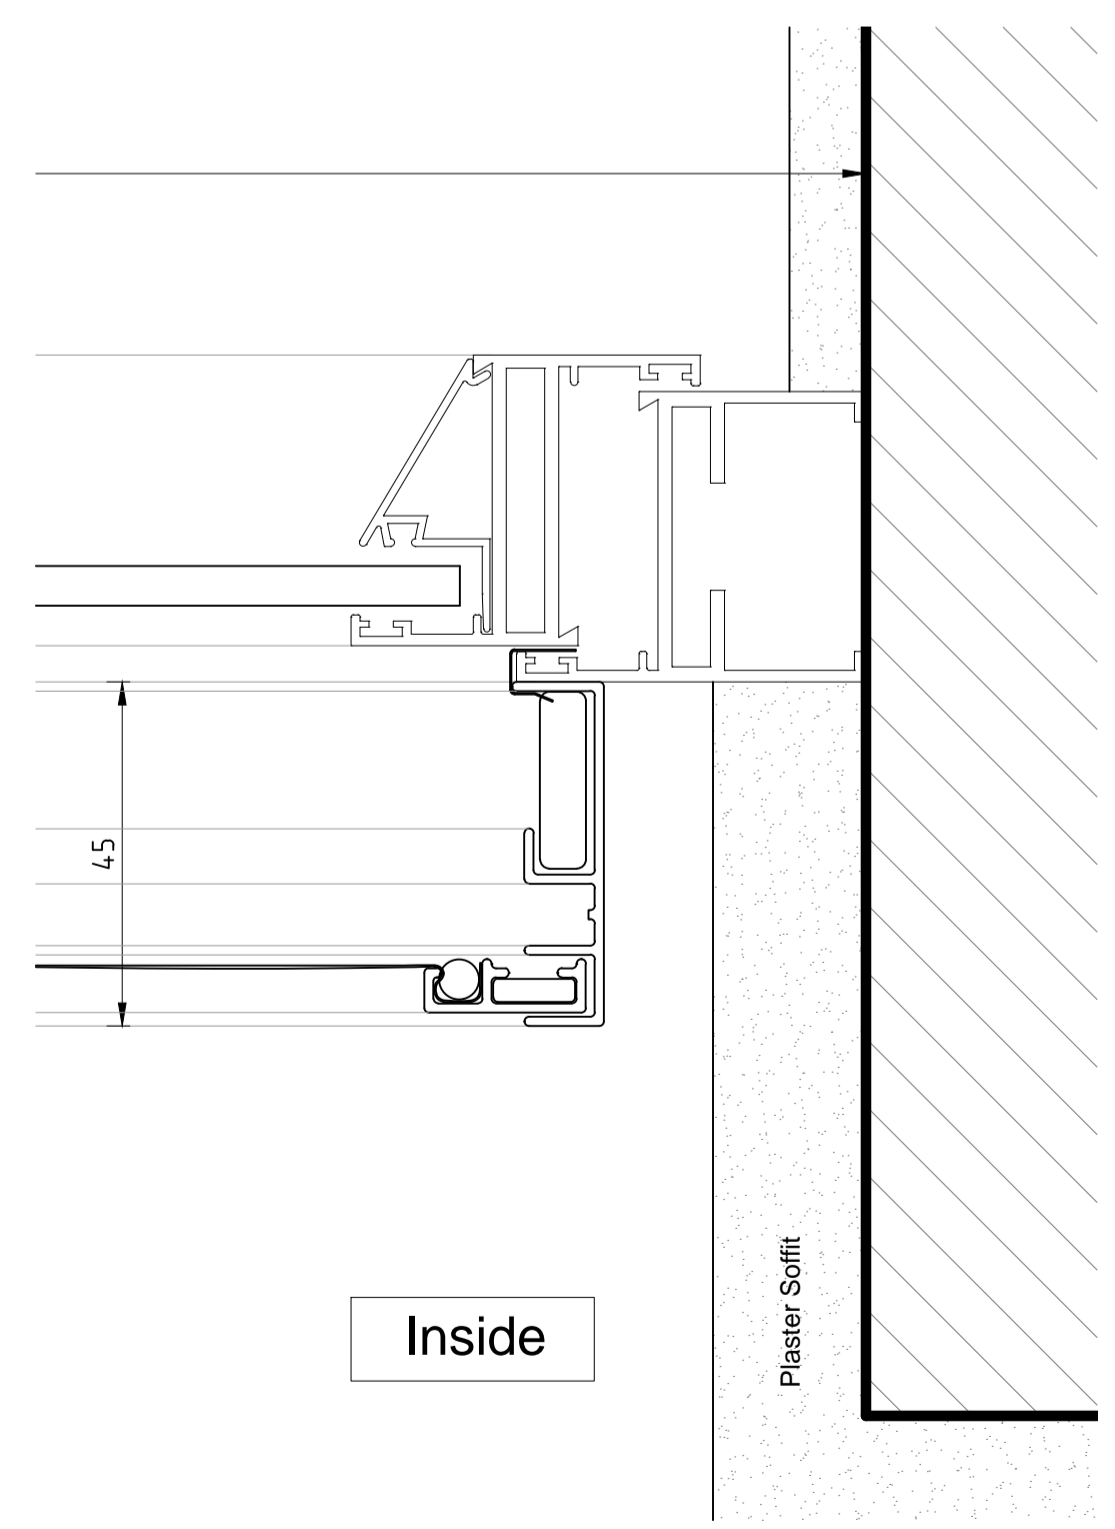

PROFILES
SCALE 1 : 2

Project ref: TYP VERT SL	Item no.: 1	Date: 2022/08/27	Name: M.BAKER	Scale: 1:1
Job no.: 3	Quantity: 1	revision: 1		1:5
Description: Project: PLAN AND SECITONS				
Architect:		Project address:		
Corner Star Screens SA (Pty) Ltd 21 Kroghboom Avenue Centurion Tel: +27 011 027 4854 Email: sales@cornerstar.co.za				Vertical insect sliding screen window