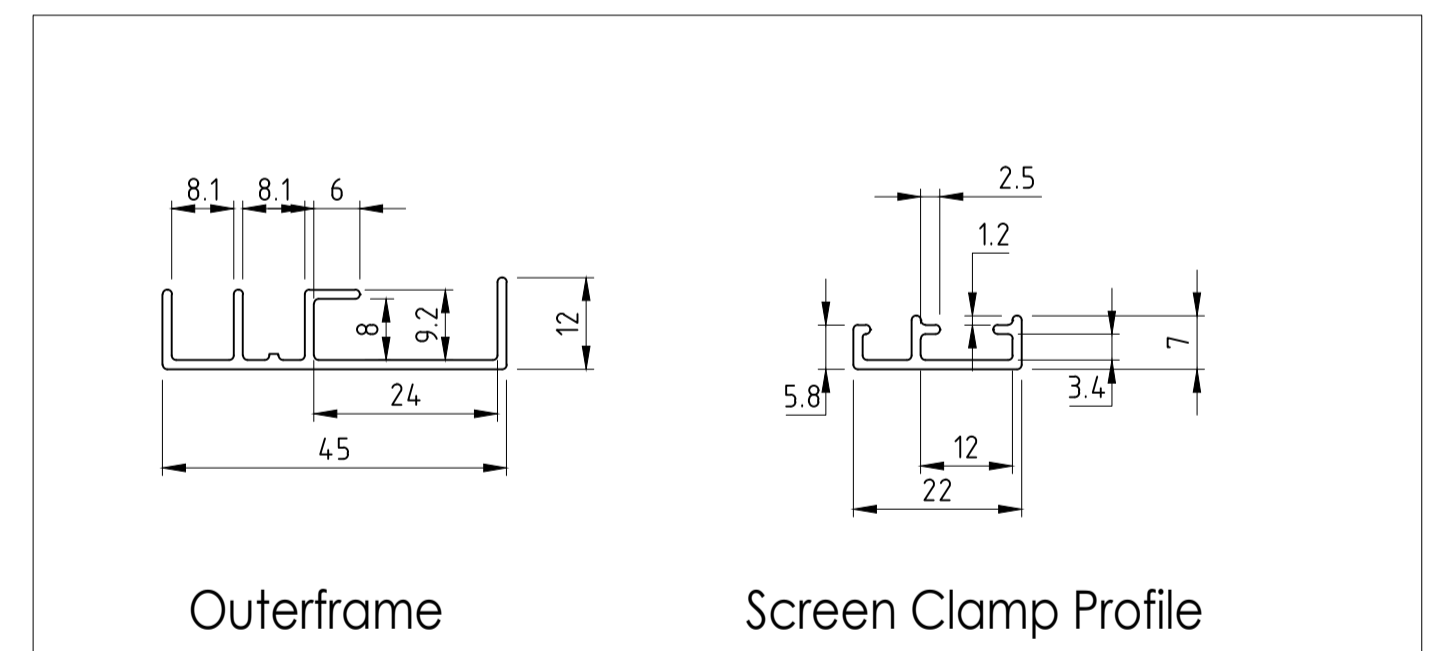

PROFILES
SCALE 1 : 2

Project ref: TYP VERT SL	Item no.: 1	Date: 2022/08/27	Name: M.BAKER	Scale: 1:1
Job no.: 3	Quantity: 1	revision: 1		1:5
Description: Project: PLAN AND SECITONS				
Architect:		Project address:		
Corner Star Screens SA (Pty) Ltd 21 Kroghboom Avenue Centurion Tel: +27 011 027 4854 Email: sales@cornerstar.co.za				Vertical insect sliding screen window