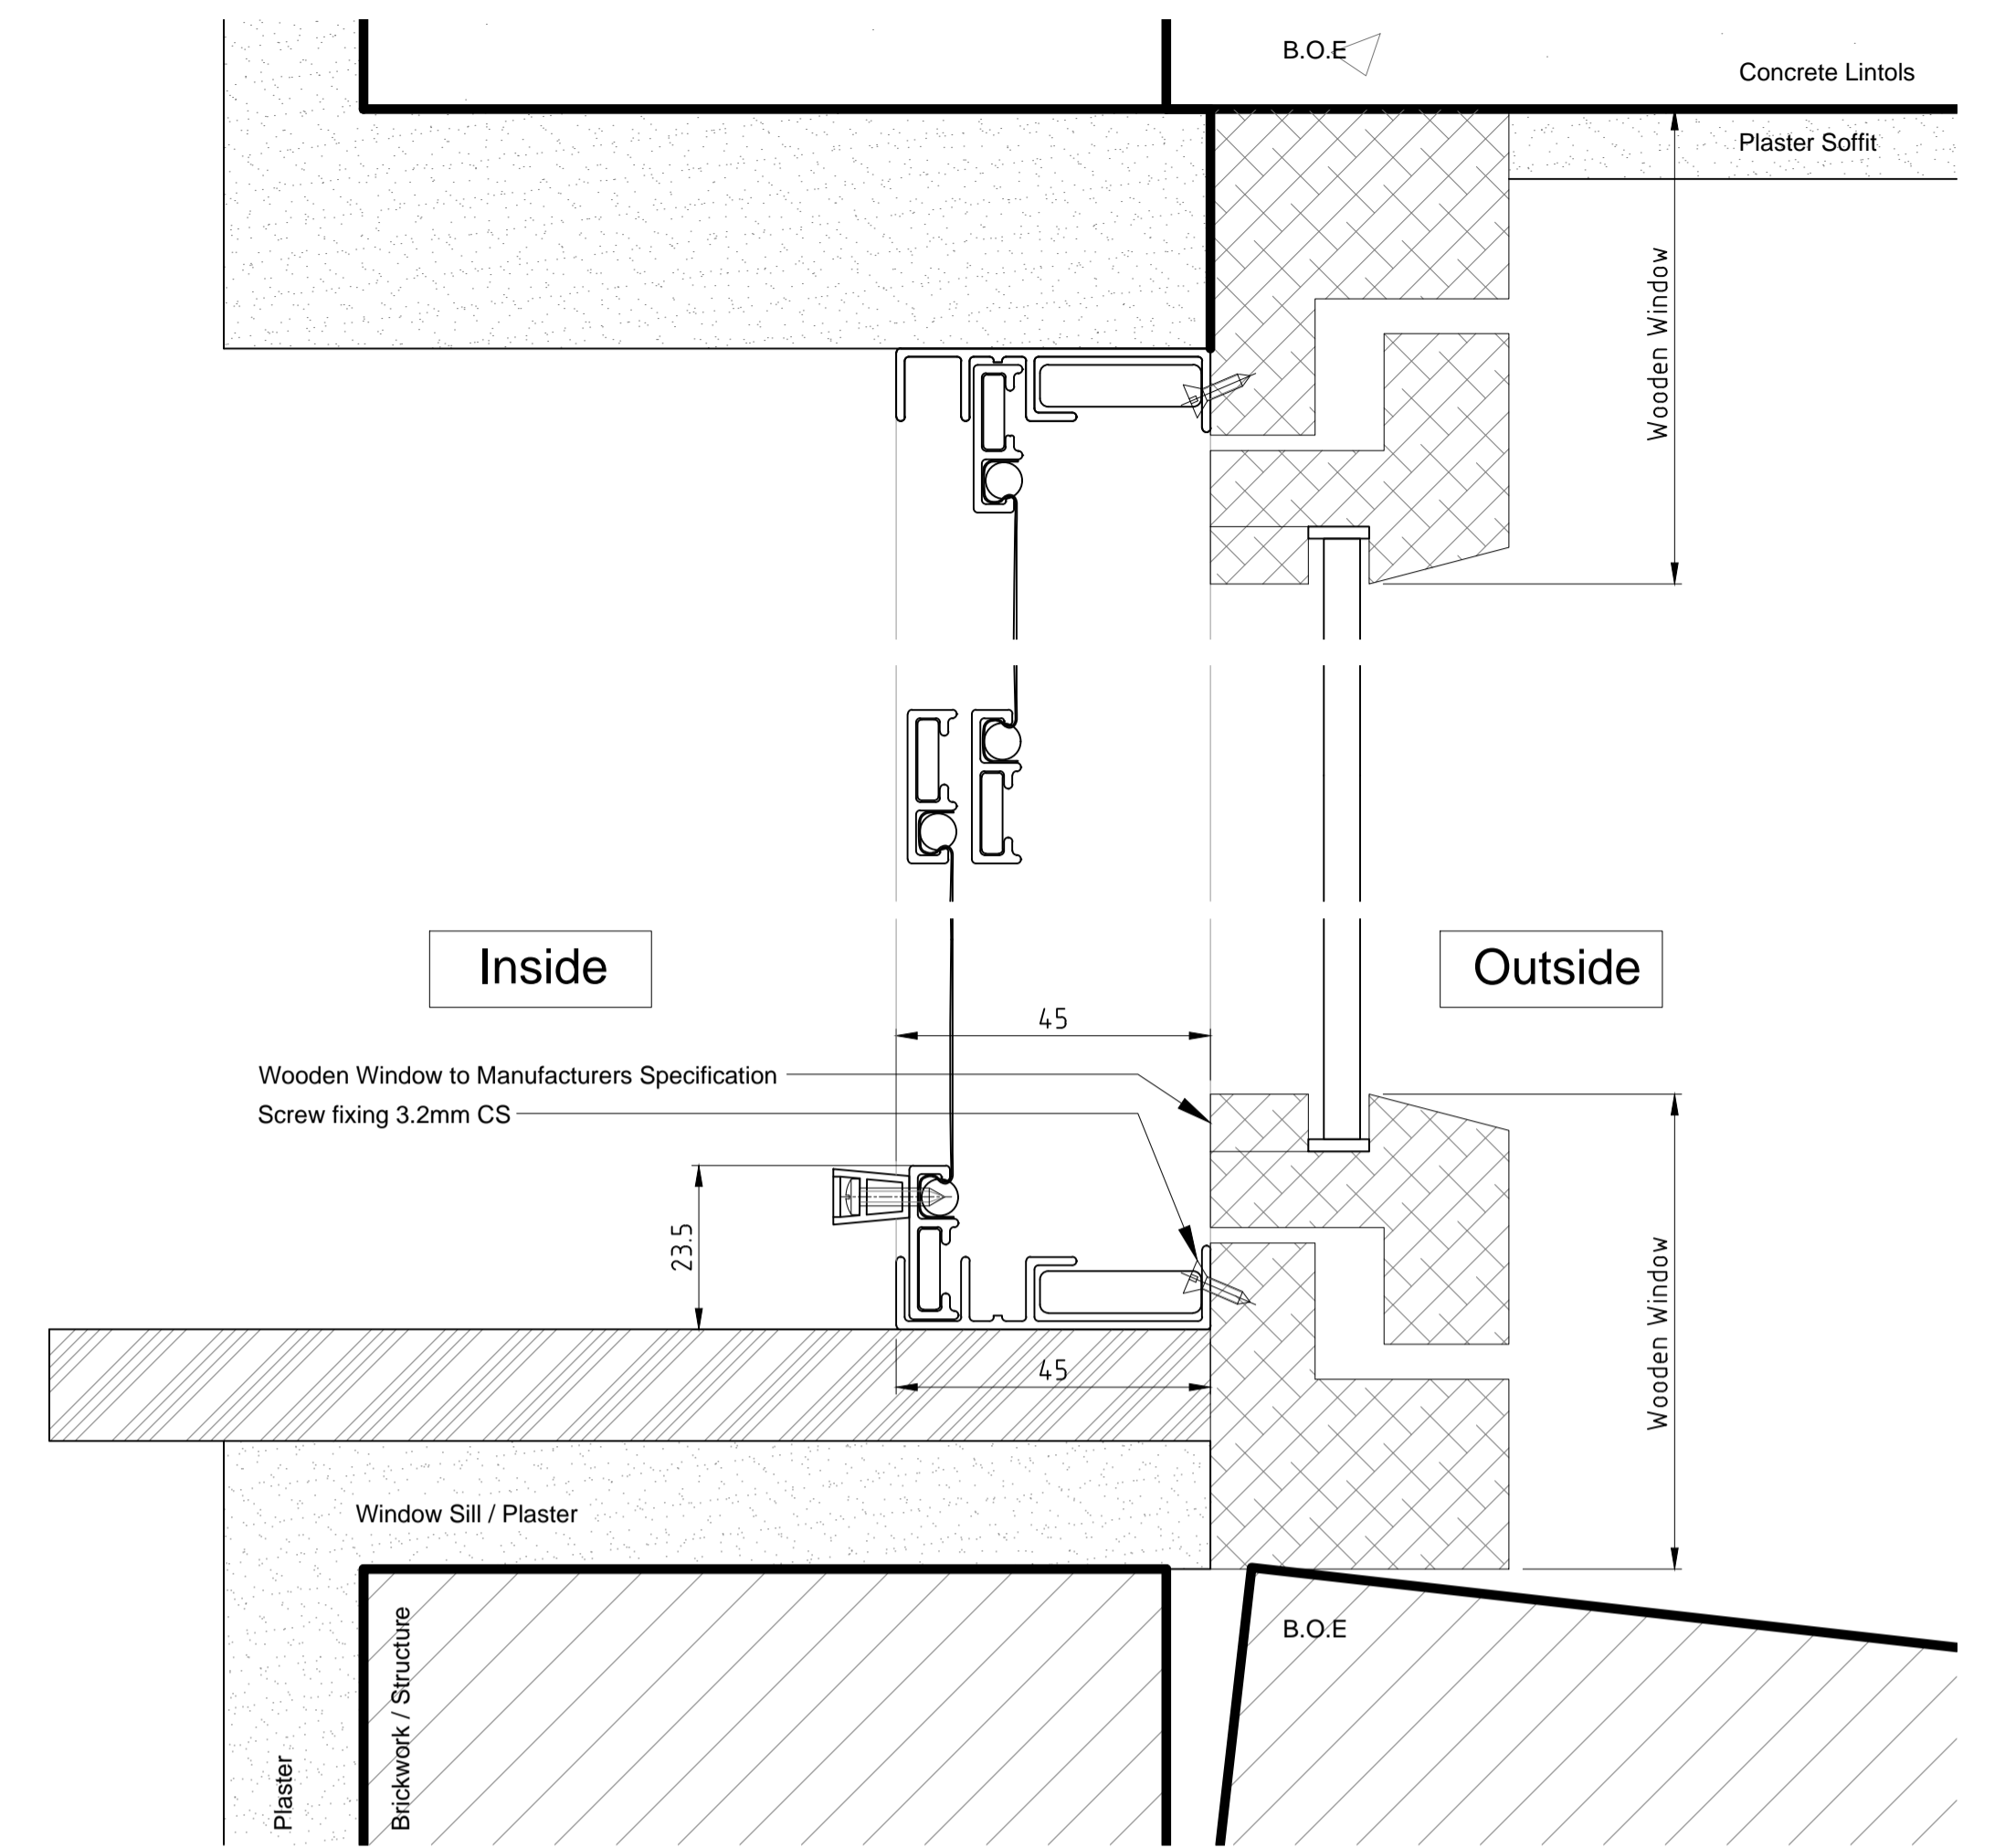

SECTION B-B (WOOD)
SCALE 1 : 1