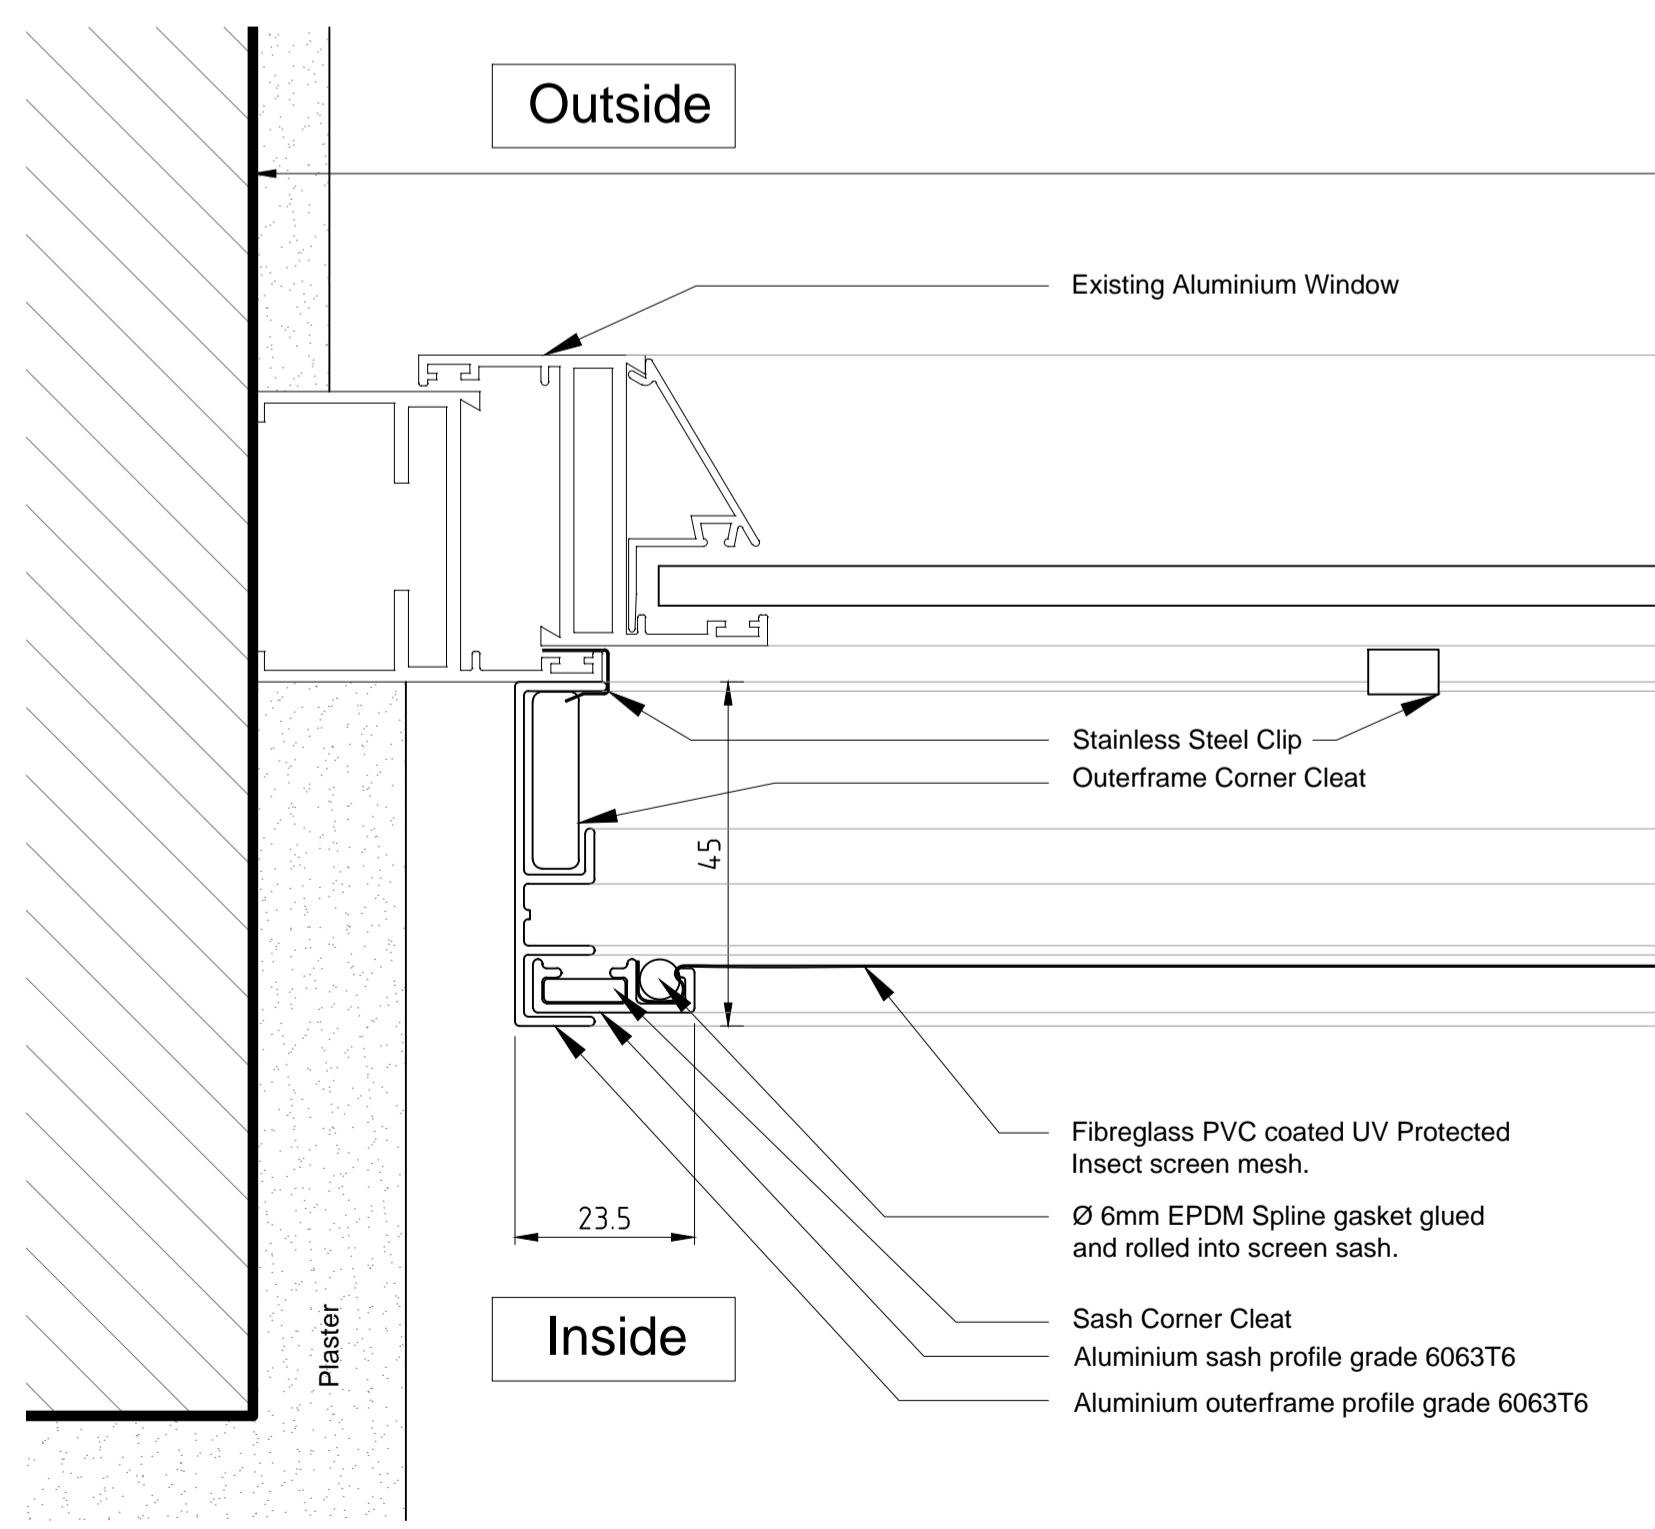

SECTION A-A
SCALE 1 : 1