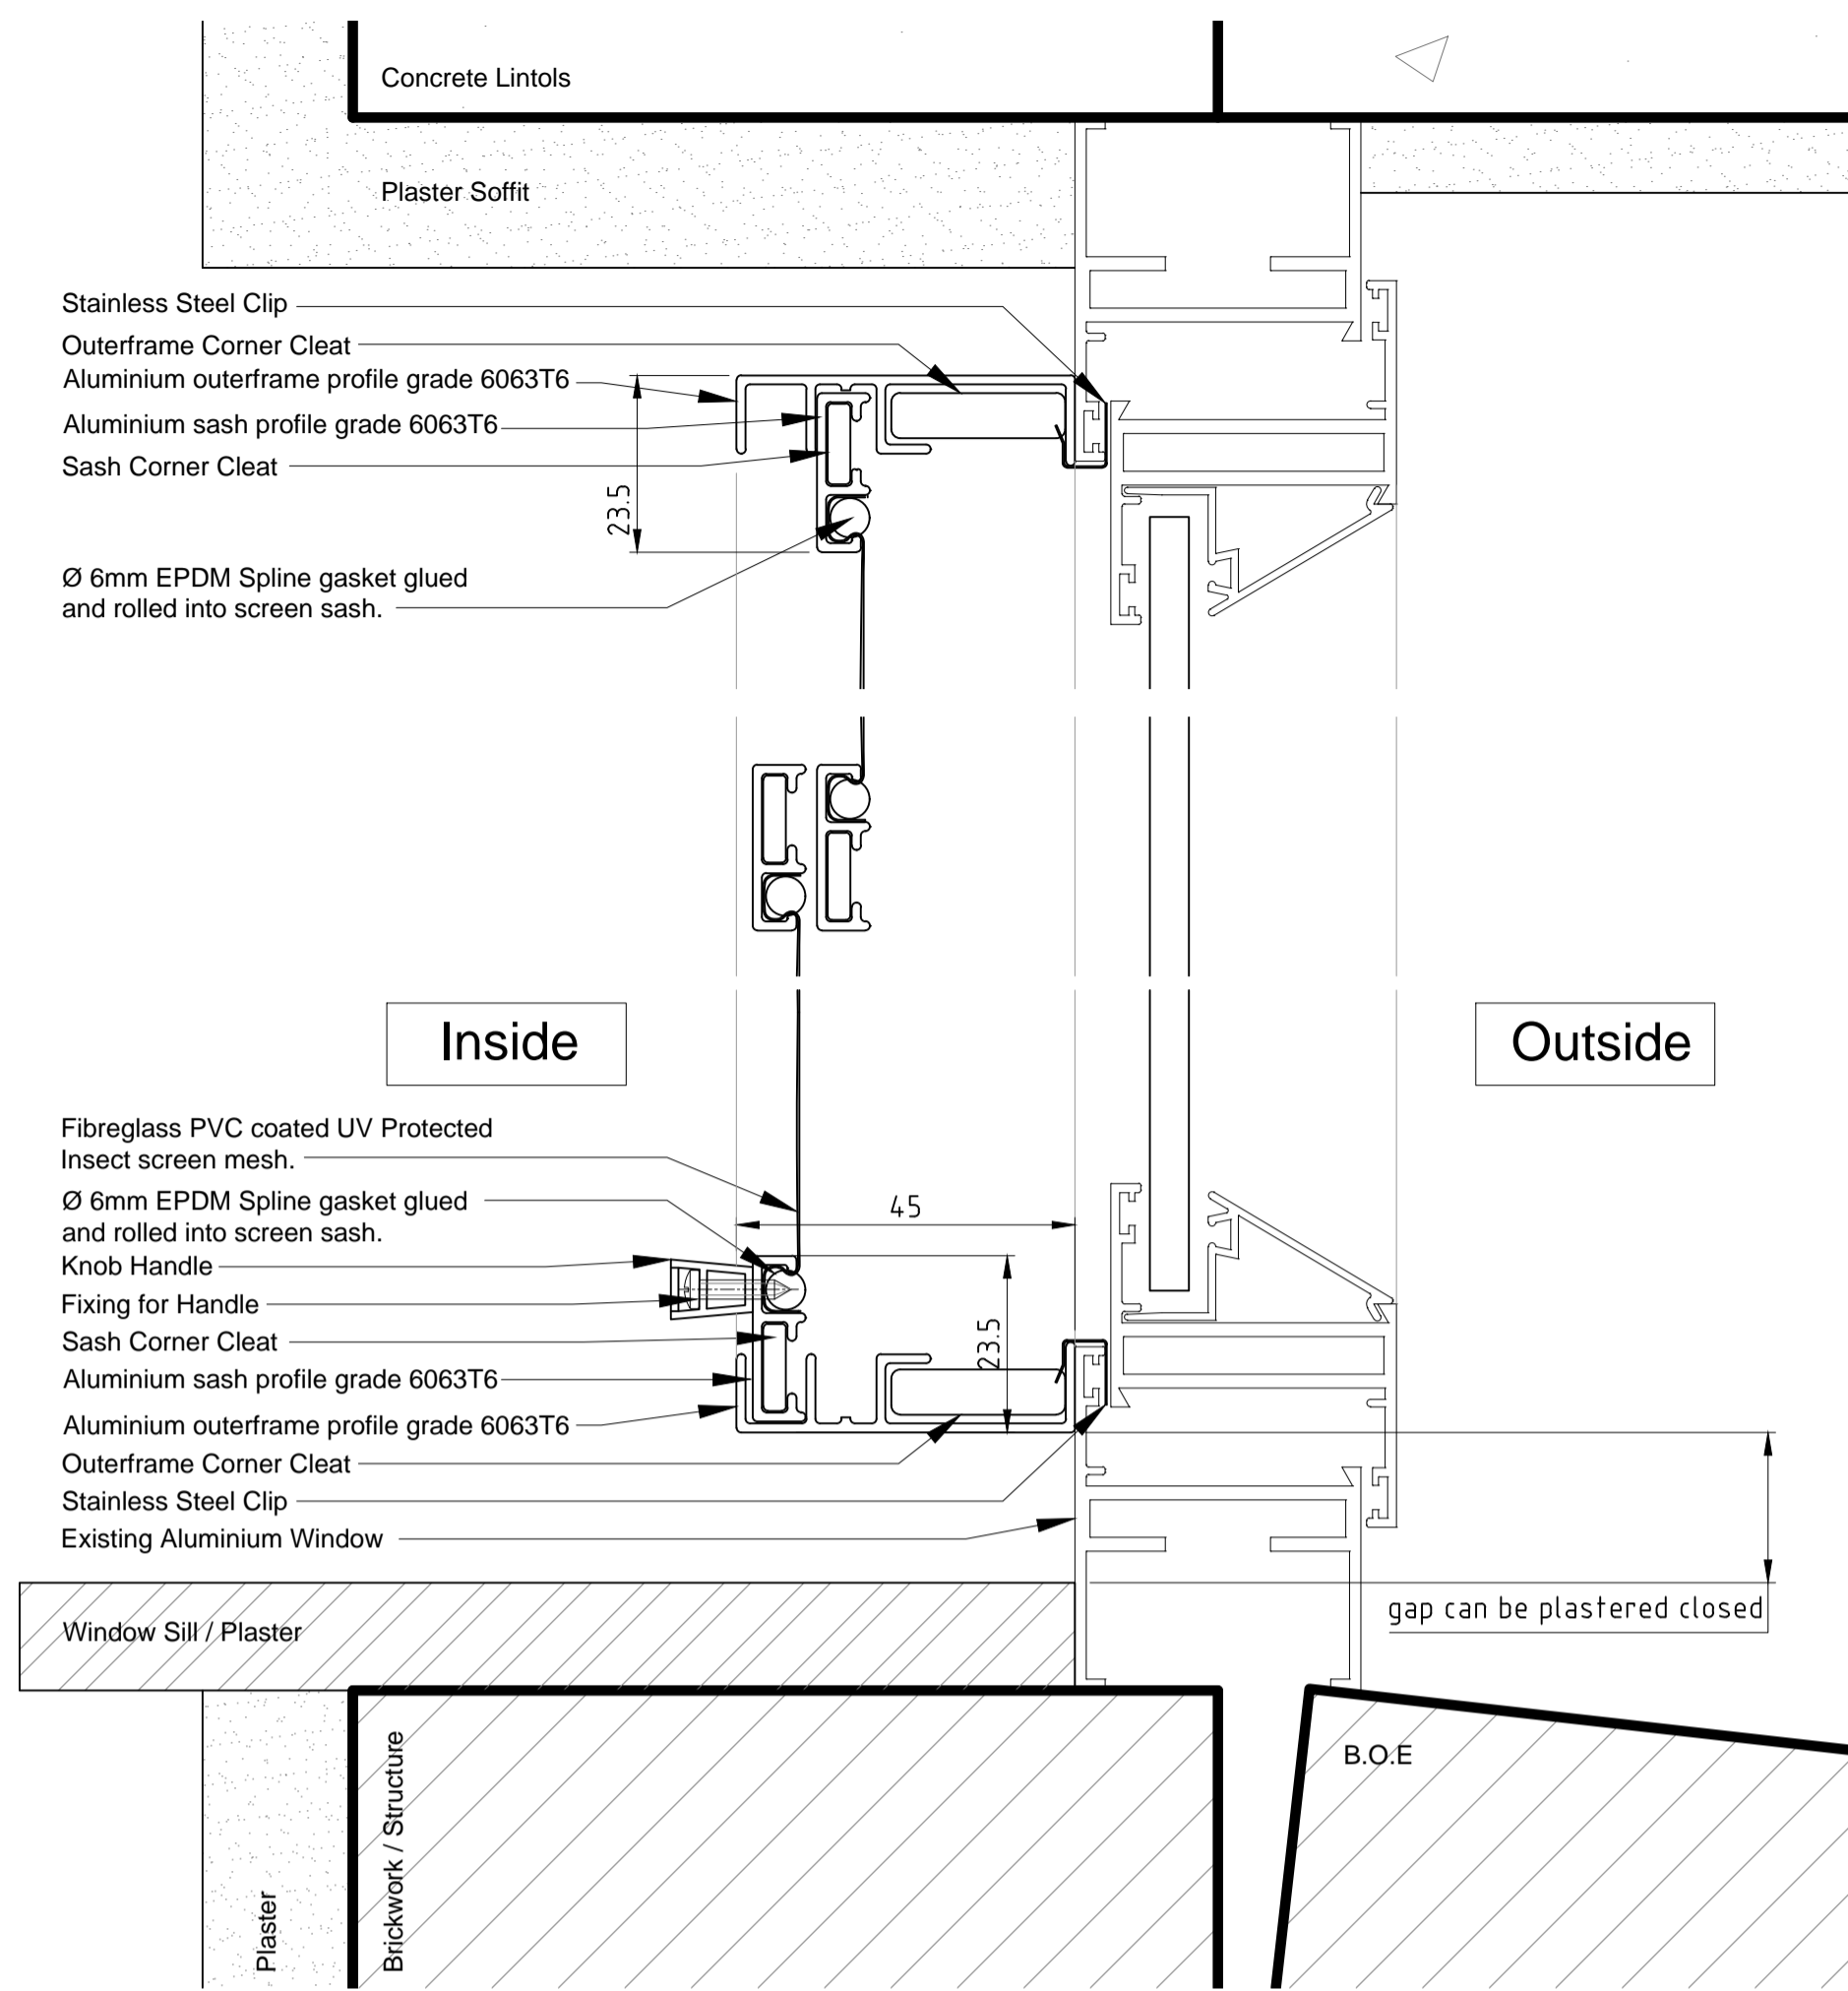

SECTION B-B (ALUMINIUM)
SCALE 1 : 1