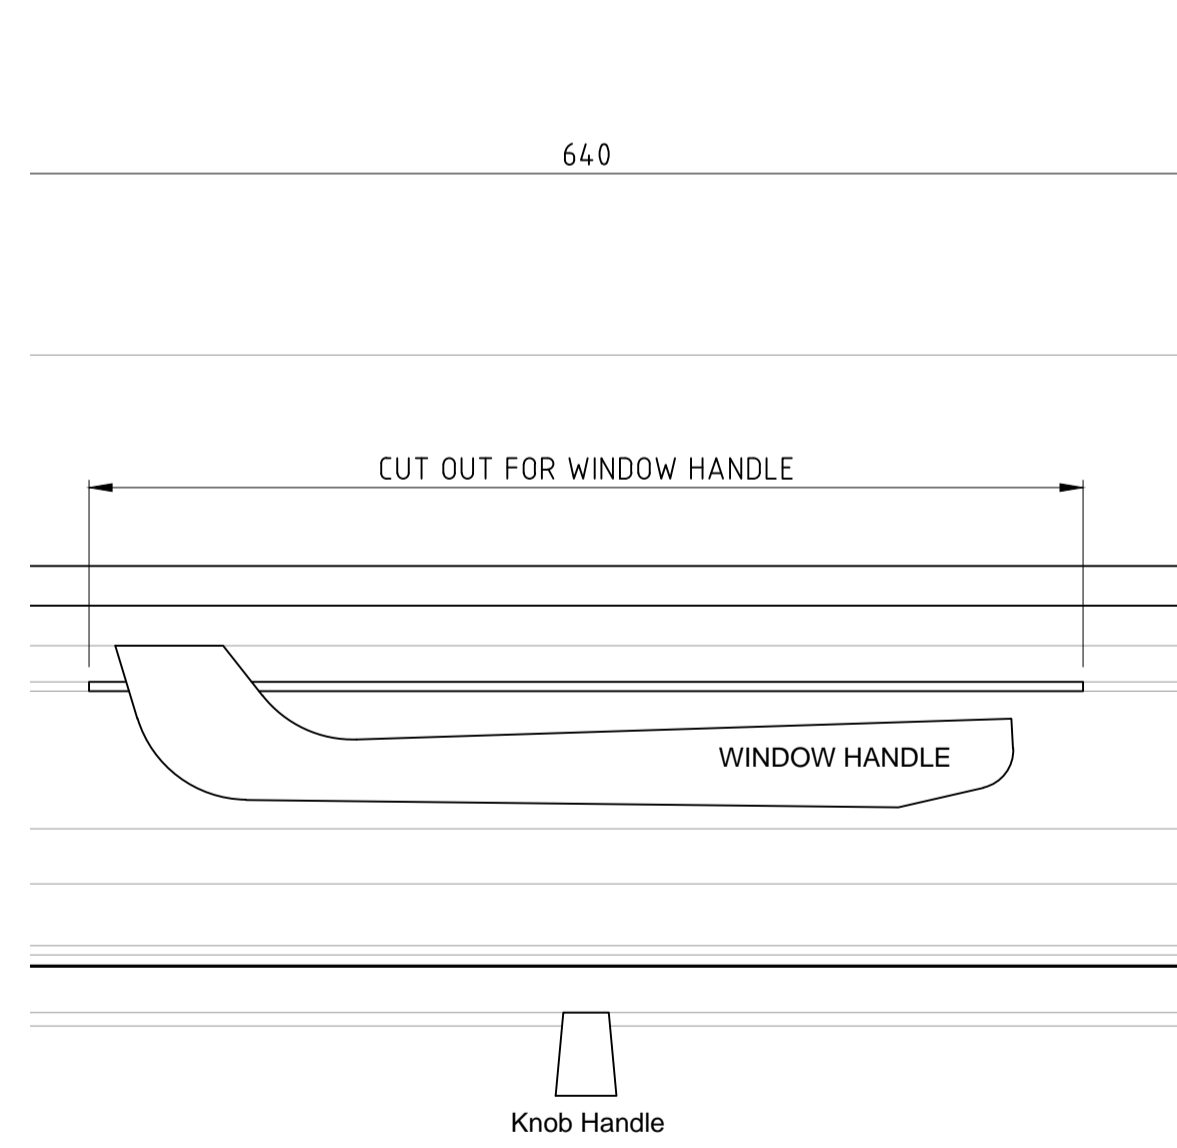

PROFILES
SCALE 1 : 2

Project ref: TYP VERT SL	Item no.: 1	Date: 2022/08/27	Name: M.BAKER	Scale: 1:1
Job no.: 3	Quantity: 1	revision: 1		1:5
Description: Project: PLAN AND SECITONS				
Architect:		Project address:		
Corner Star Screens SA (Pty) Ltd 21 Kroghboom Avenue Centurion Tel: +27 011 027 4854 Email: sales@cornerstar.co.za				Vertical insect sliding screen window