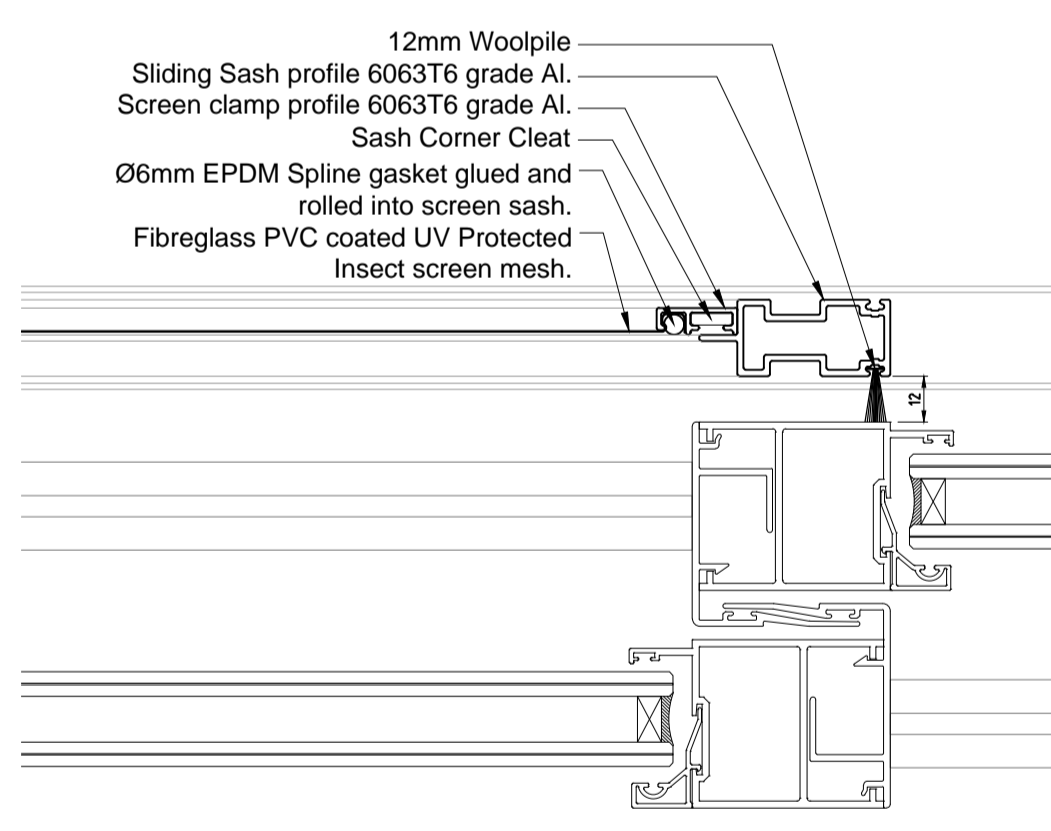

ELEVATION

SCALE 1 : 10

SECTION A-A

SCALE 1 : 2

SECTION B-B

SCALE 1 : 2

PROFILES

SCALE 1 : 2

Project ref: SL. INSECT	Item no.: 1	Date: 2022/08/31	Name: M.BAKER	Scale: 1:2
Job no.: 1	Quantity: 1	drawn: [Signature]	approved: [Signature]	1:10
Description: Project: Pos.: ELEVATION AND SECTIONS				
Architect:			Project address:	
Corner Star Screens SA (Pty) Ltd 21 Kraainboom Avenue Centurion Tel: +27 011 027 4854 Email: sales@cornerstar.co.za				OX Sliding insect screen door/window