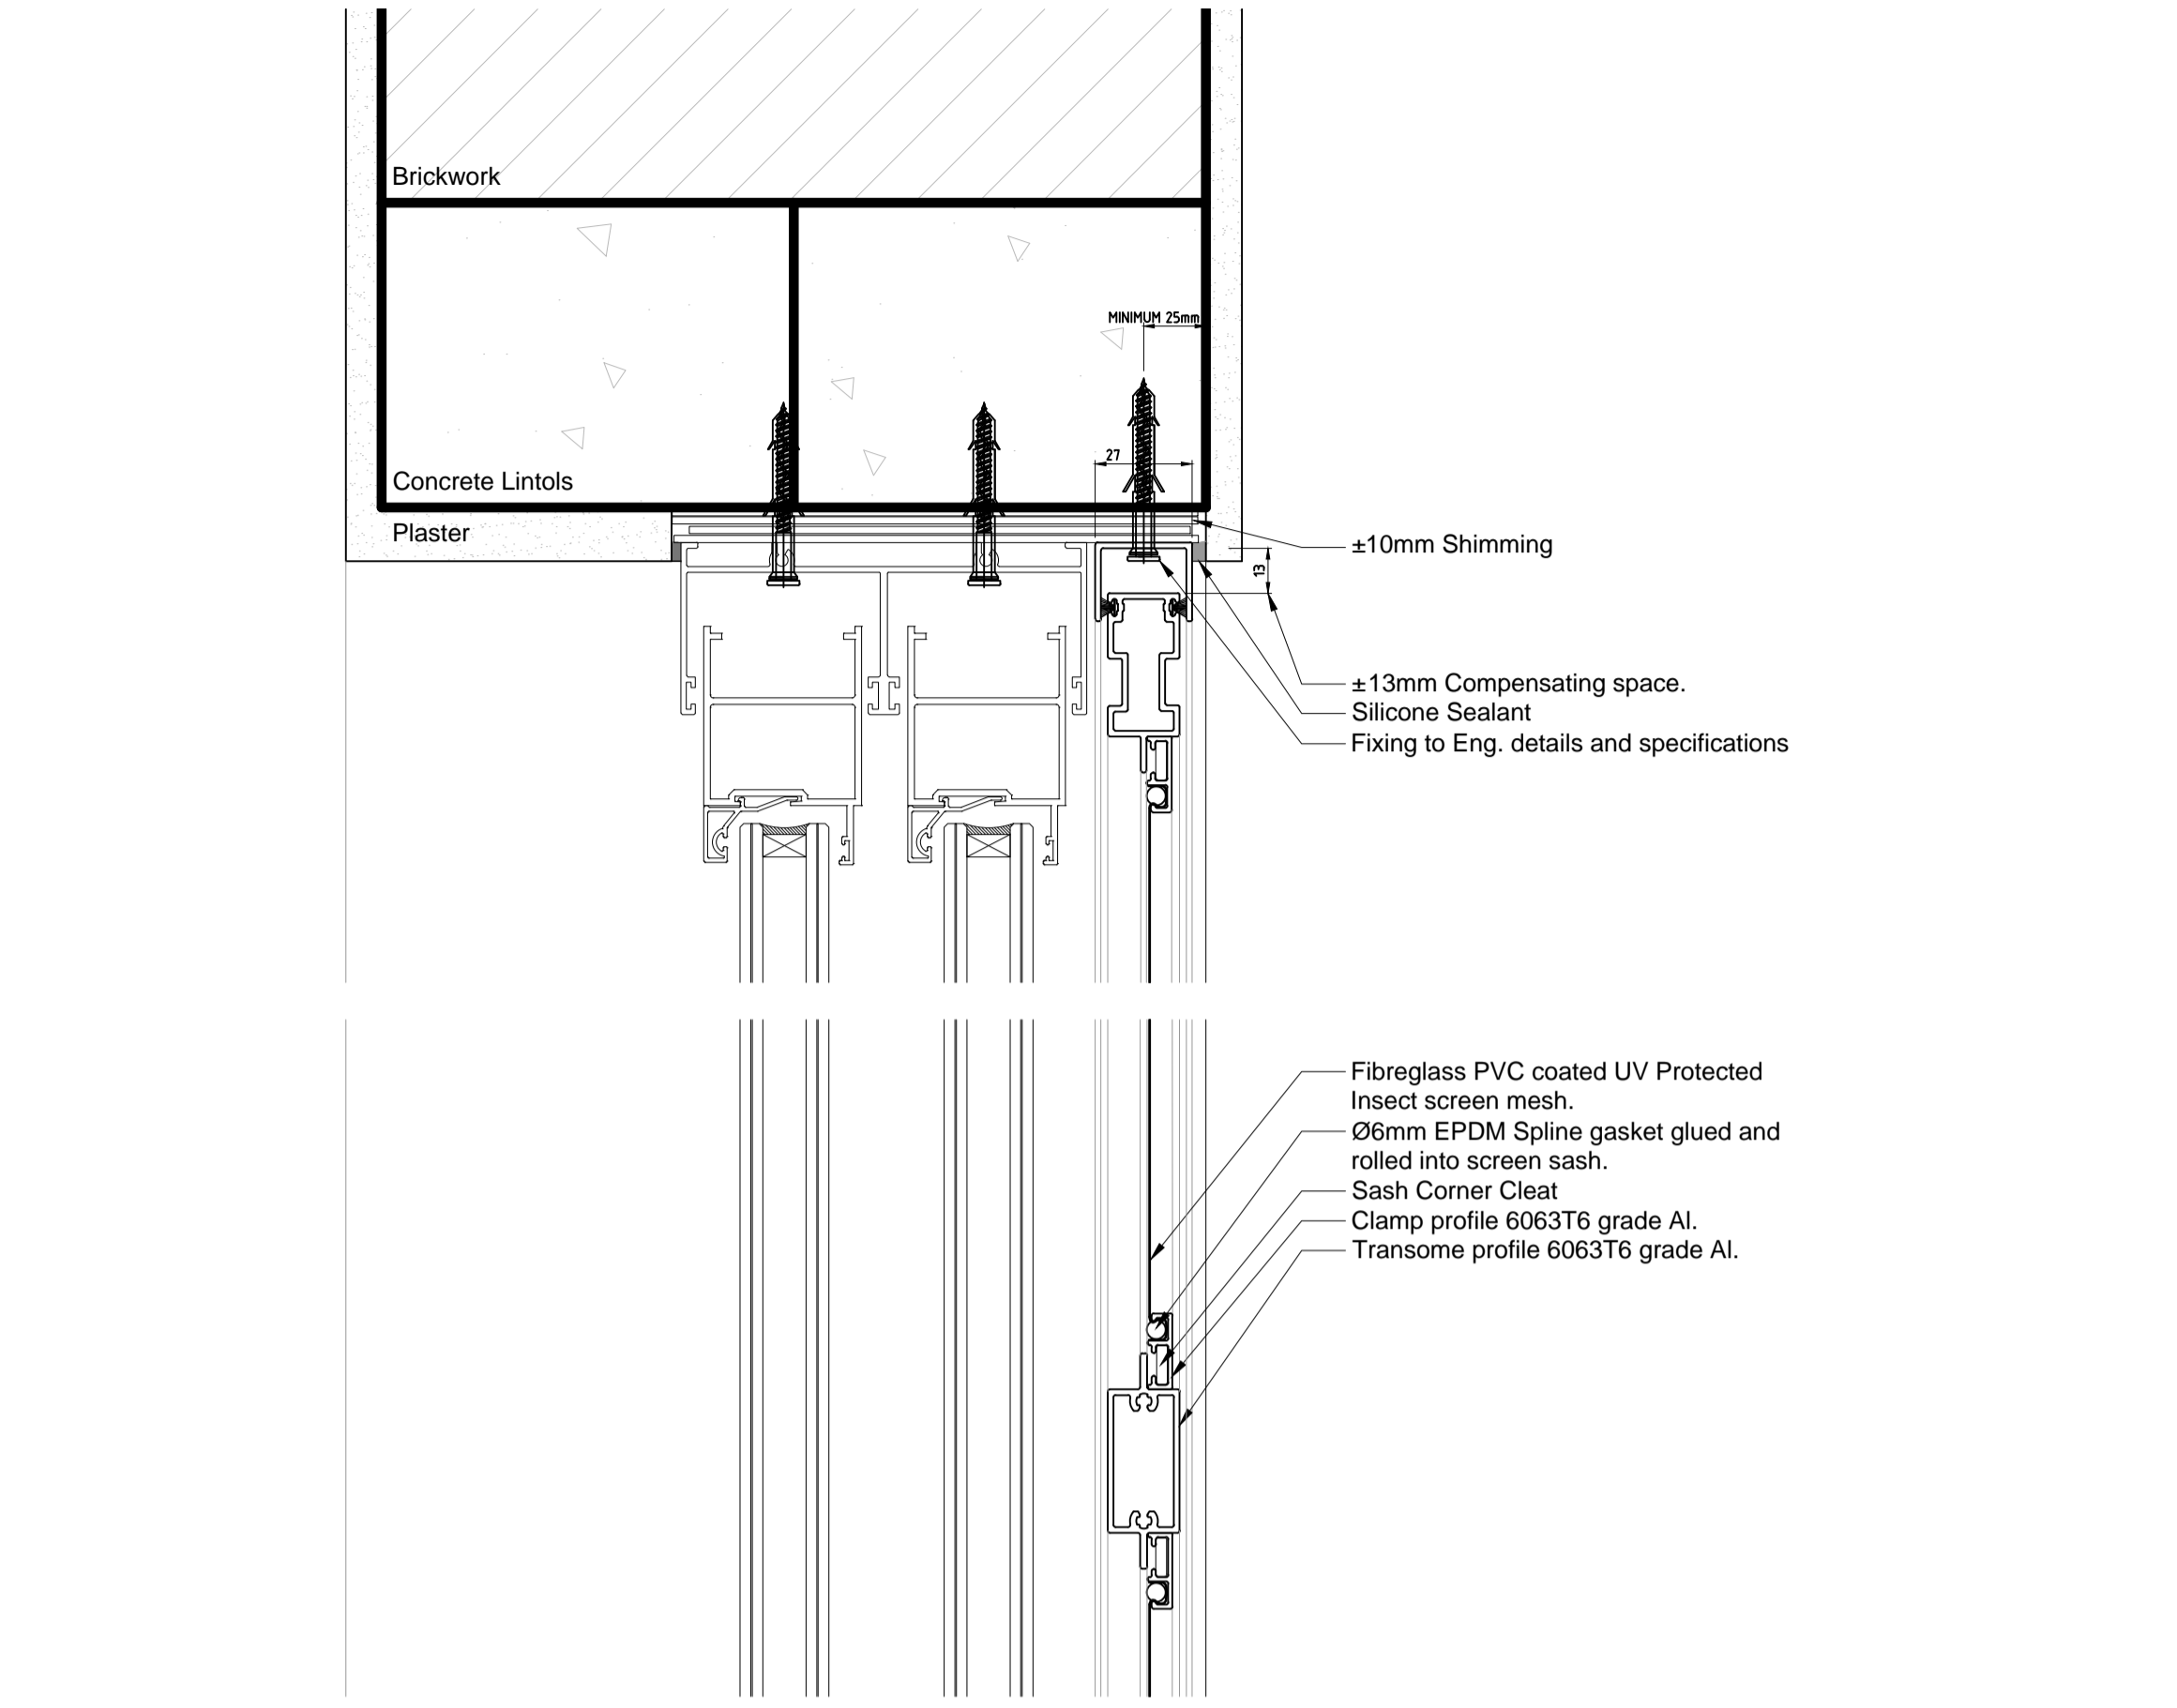

ELEVATION

SCALE 1 : 10

SECTION A-A

SCALE 1 : 2

SECTION B-B

SCALE 1 : 2

PROFILES

SCALE 1 : 2

Project ref: SL. INSECT	Item no.: 1	Date: 2022/08/31	Name: M.BAKER	Scale: 1:2
Job no.: 1	Quantity: 1	drawn: [Signature]	approved: [Signature]	1:10
Description: Project: Pos.: ELEVATION AND SECTIONS				
Architect:			Project address:	
Corner Star Screens SA (Pty) Ltd 21 Kraainboom Avenue Centurion Tel: +27 011 027 4854 Email: sales@cornerstar.co.za				OX Sliding insect screen door/window