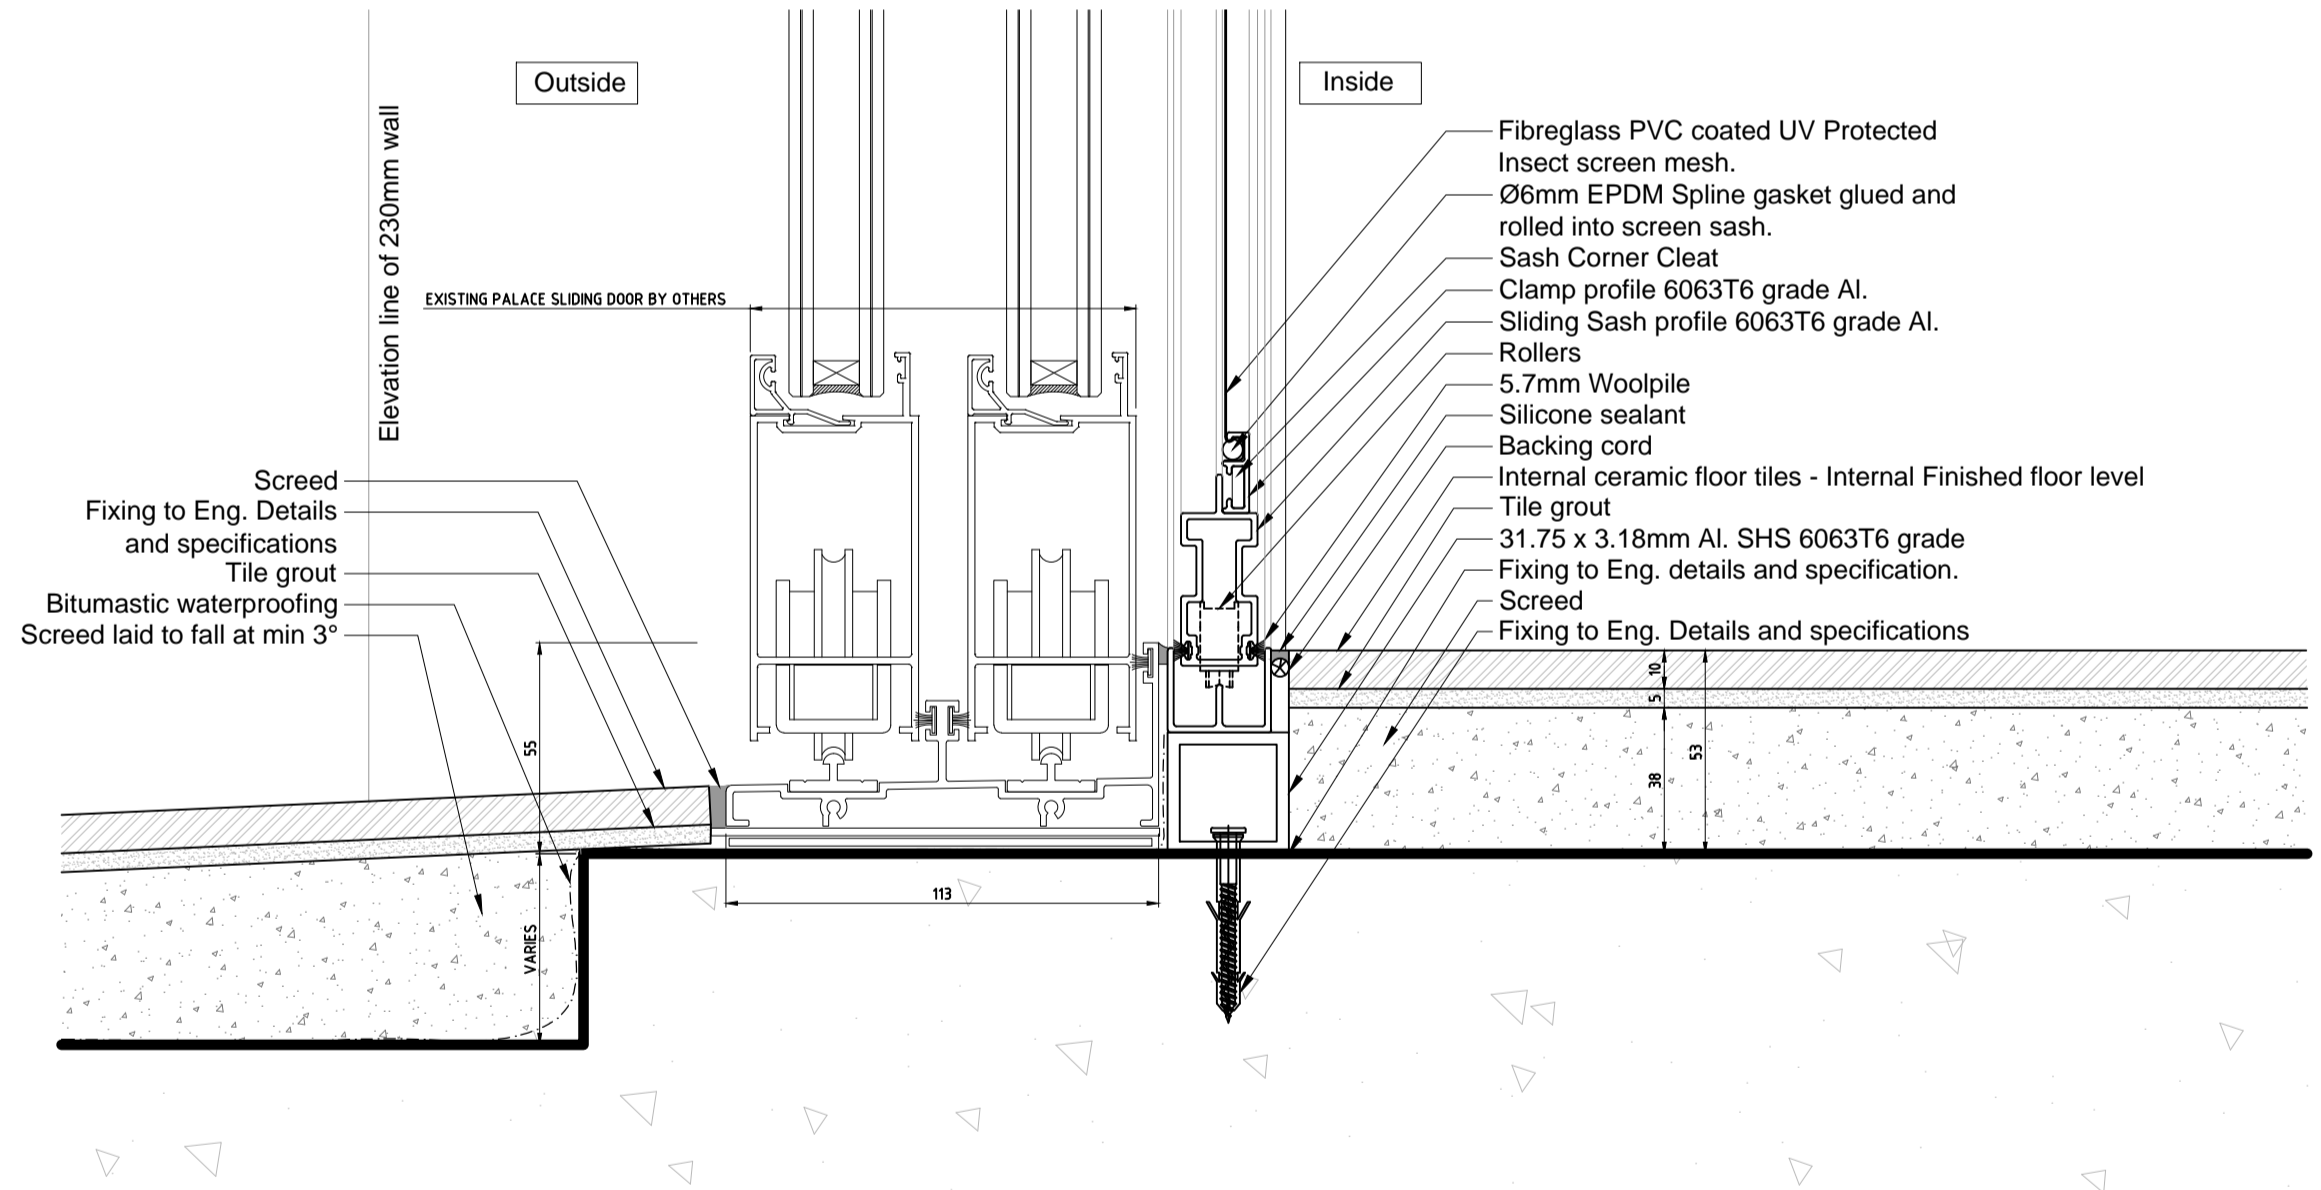

ELEVATION

SCALE 1 : 10

SECTION A-A

SCALE 1 : 2

SECTION B-B

SCALE 1 : 2

PROFILES

SCALE 1 : 2

Project ref: SL. INSECT	Item no.: 1	Date: 2022/08/31	Name: M.BAKER	Scale: 1:2
Job no.: 1	Quantity: 1	drawn: [Signature]	approved: [Signature]	1:10
Description: Project: Pos.: ELEVATION AND SECTIONS				
Architect:			Project address:	
Corner Star Screens SA (Pty) Ltd 21 Kraainboom Avenue Centurion Tel: +27 011 027 4854 Email: sales@cornerstar.co.za				OX Sliding insect screen door/window