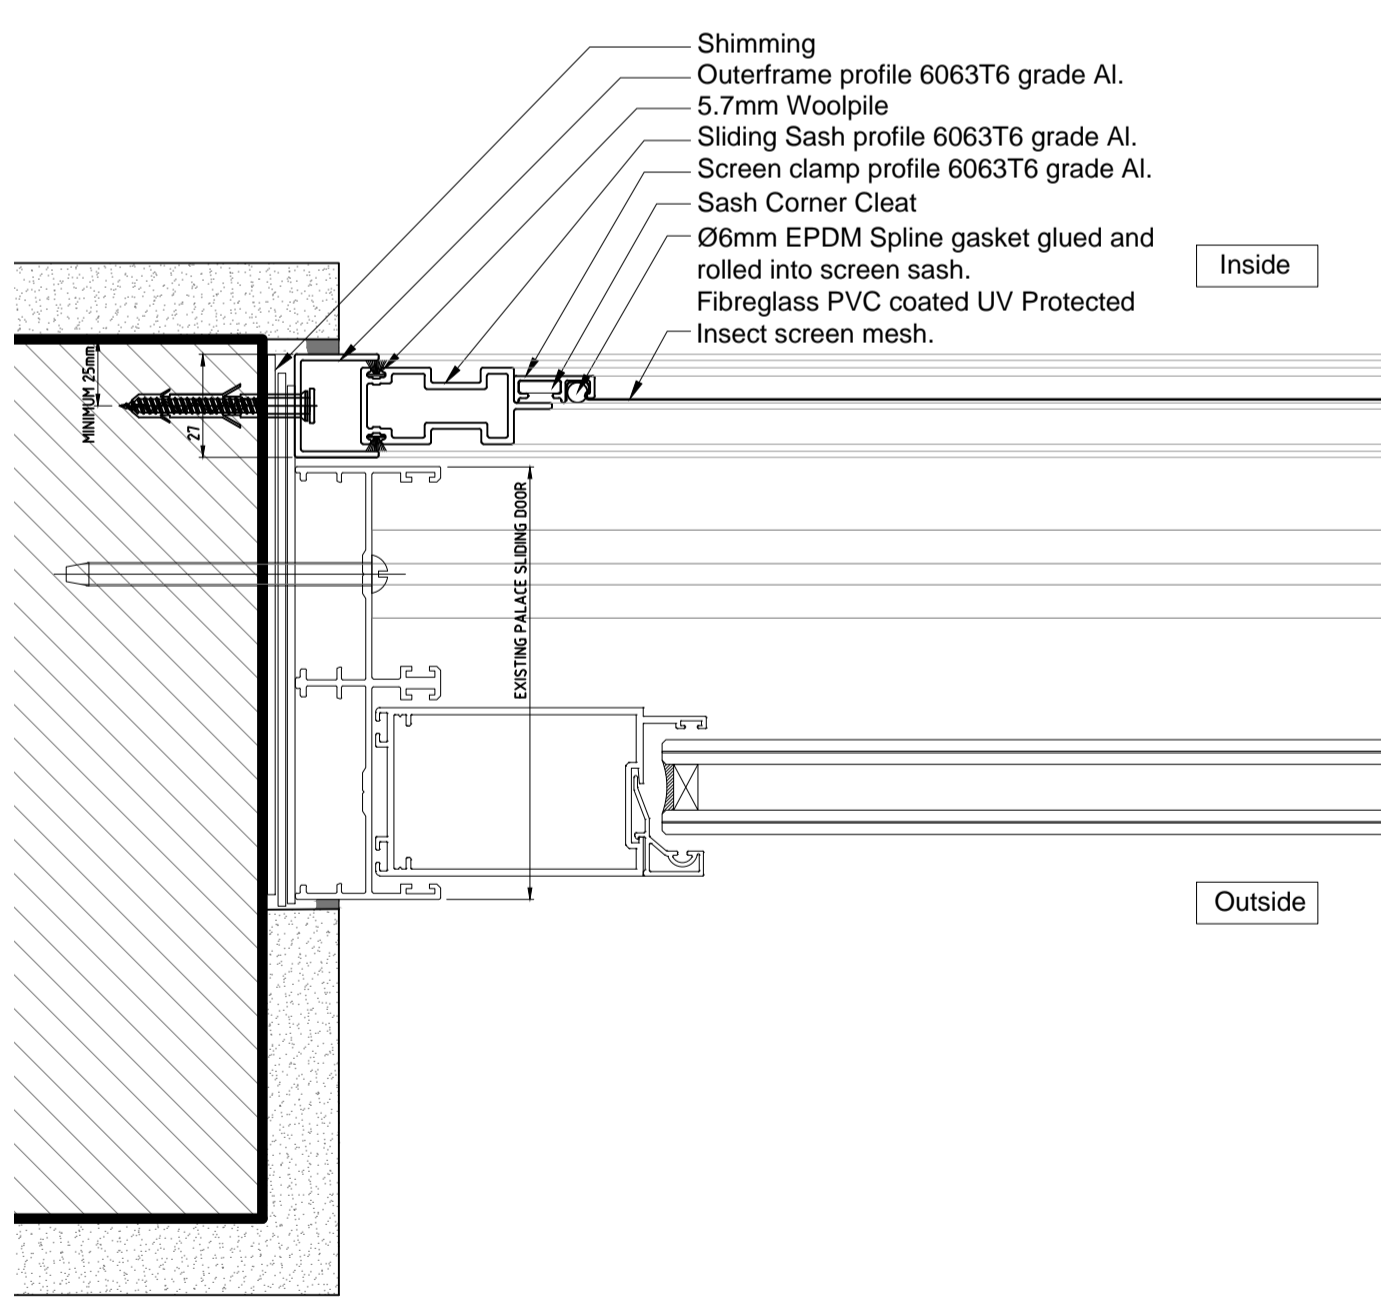

ELEVATION

SCALE 1 : 10

SECTION A-A

SCALE 1 : 2

SECTION B-B

SCALE 1 : 2

PROFILES

SCALE 1 : 2

Project ref: SL. INSECT	Item no.: 1	Date: 2022/08/31	Name: M.BAKER	Scale: 1:2
Job no.: 1	Quantity: 1	drawn: [Signature]	approved: [Signature]	1:10
Description: Project: Pos.: ELEVATION AND SECTIONS				
Architect:			Project address:	
Corner Star Screens SA (Pty) Ltd 21 Kraainboom Avenue Centurion Tel: +27 011 027 4854 Email: sales@cornerstar.co.za				OX Sliding insect screen door/window