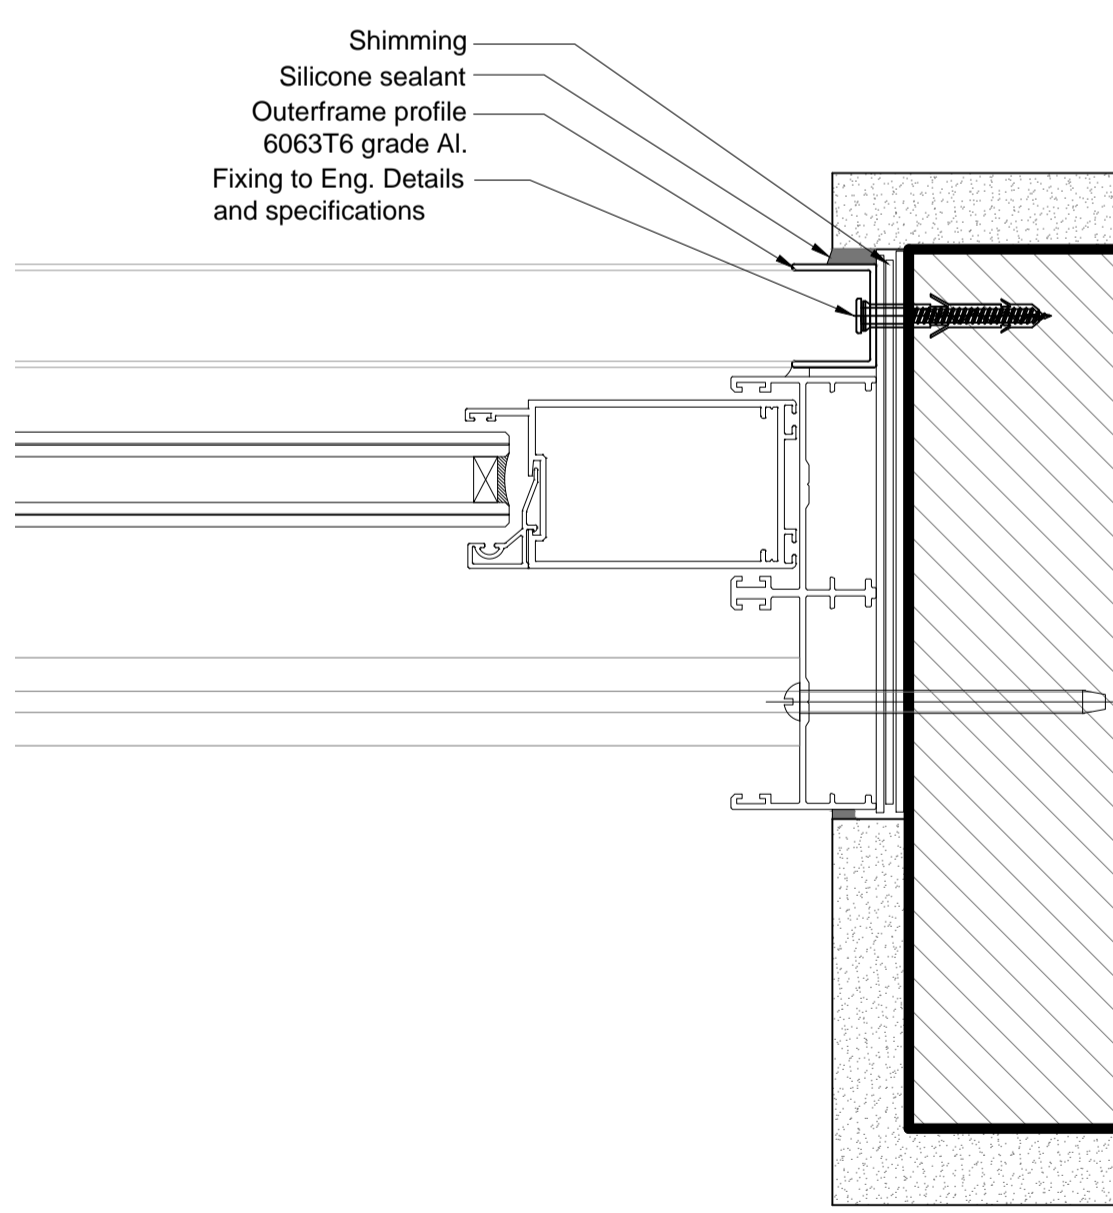

ELEVATION

SCALE 1 : 10

SECTION A-A

SCALE 1 : 2

SECTION B-B

SCALE 1 : 2

PROFILES

SCALE 1 : 2

Project ref: SL. INSECT	Item no.: 1	Date: 2022/08/31	Name: M.BAKER	Scale: 1:2
Job no.: 1	Quantity: 1	drawn: [Signature]	approved: [Signature]	1:10
Description: Project: Pos.: ELEVATION AND SECTIONS				
Architect:			Project address:	
Corner Star Screens SA (Pty) Ltd 21 Kraainboom Avenue Centurion Tel: +27 011 027 4854 Email: sales@cornerstar.co.za				OX Sliding insect screen door/window