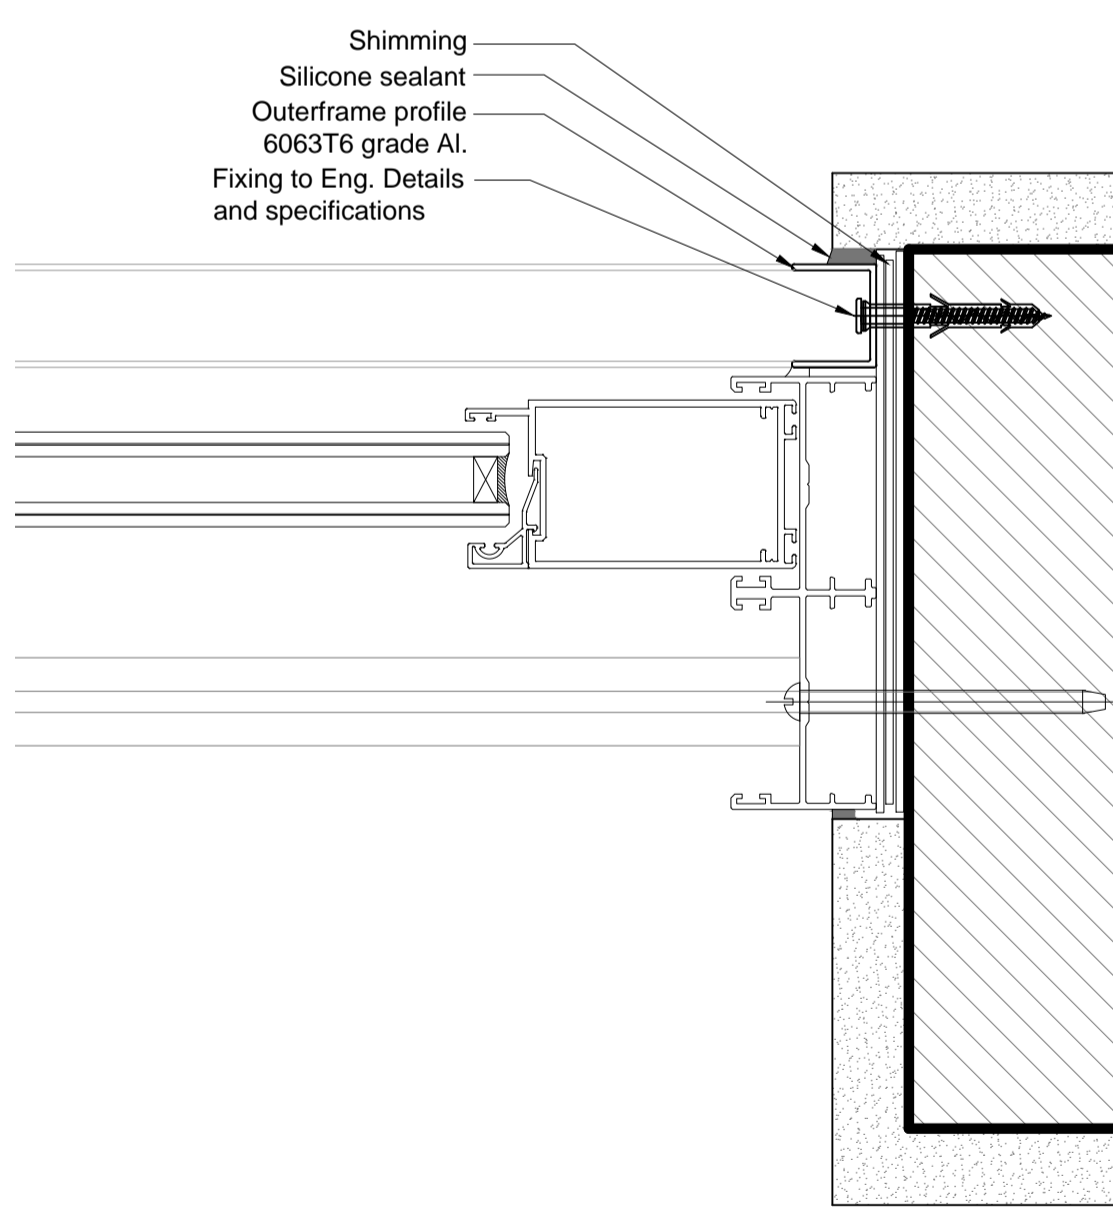

SECTION B-B

SCALE 1 : 2