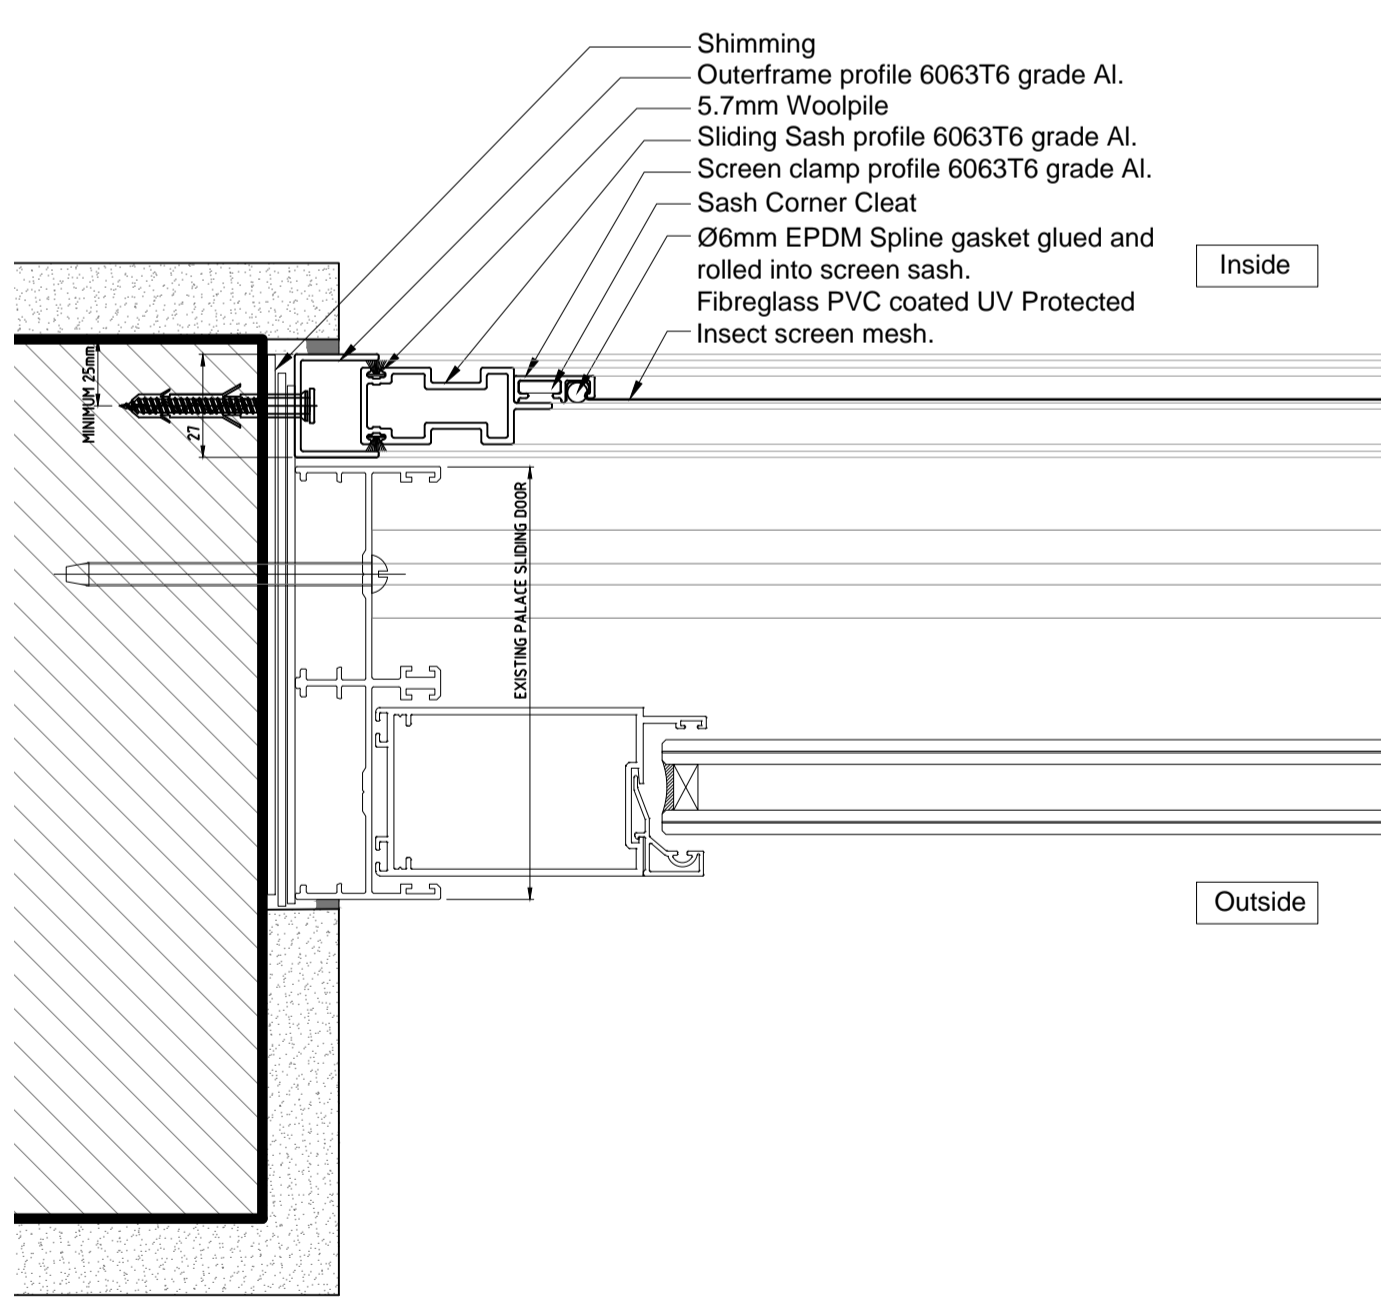

SECTION A-A

SCALE 1 : 2