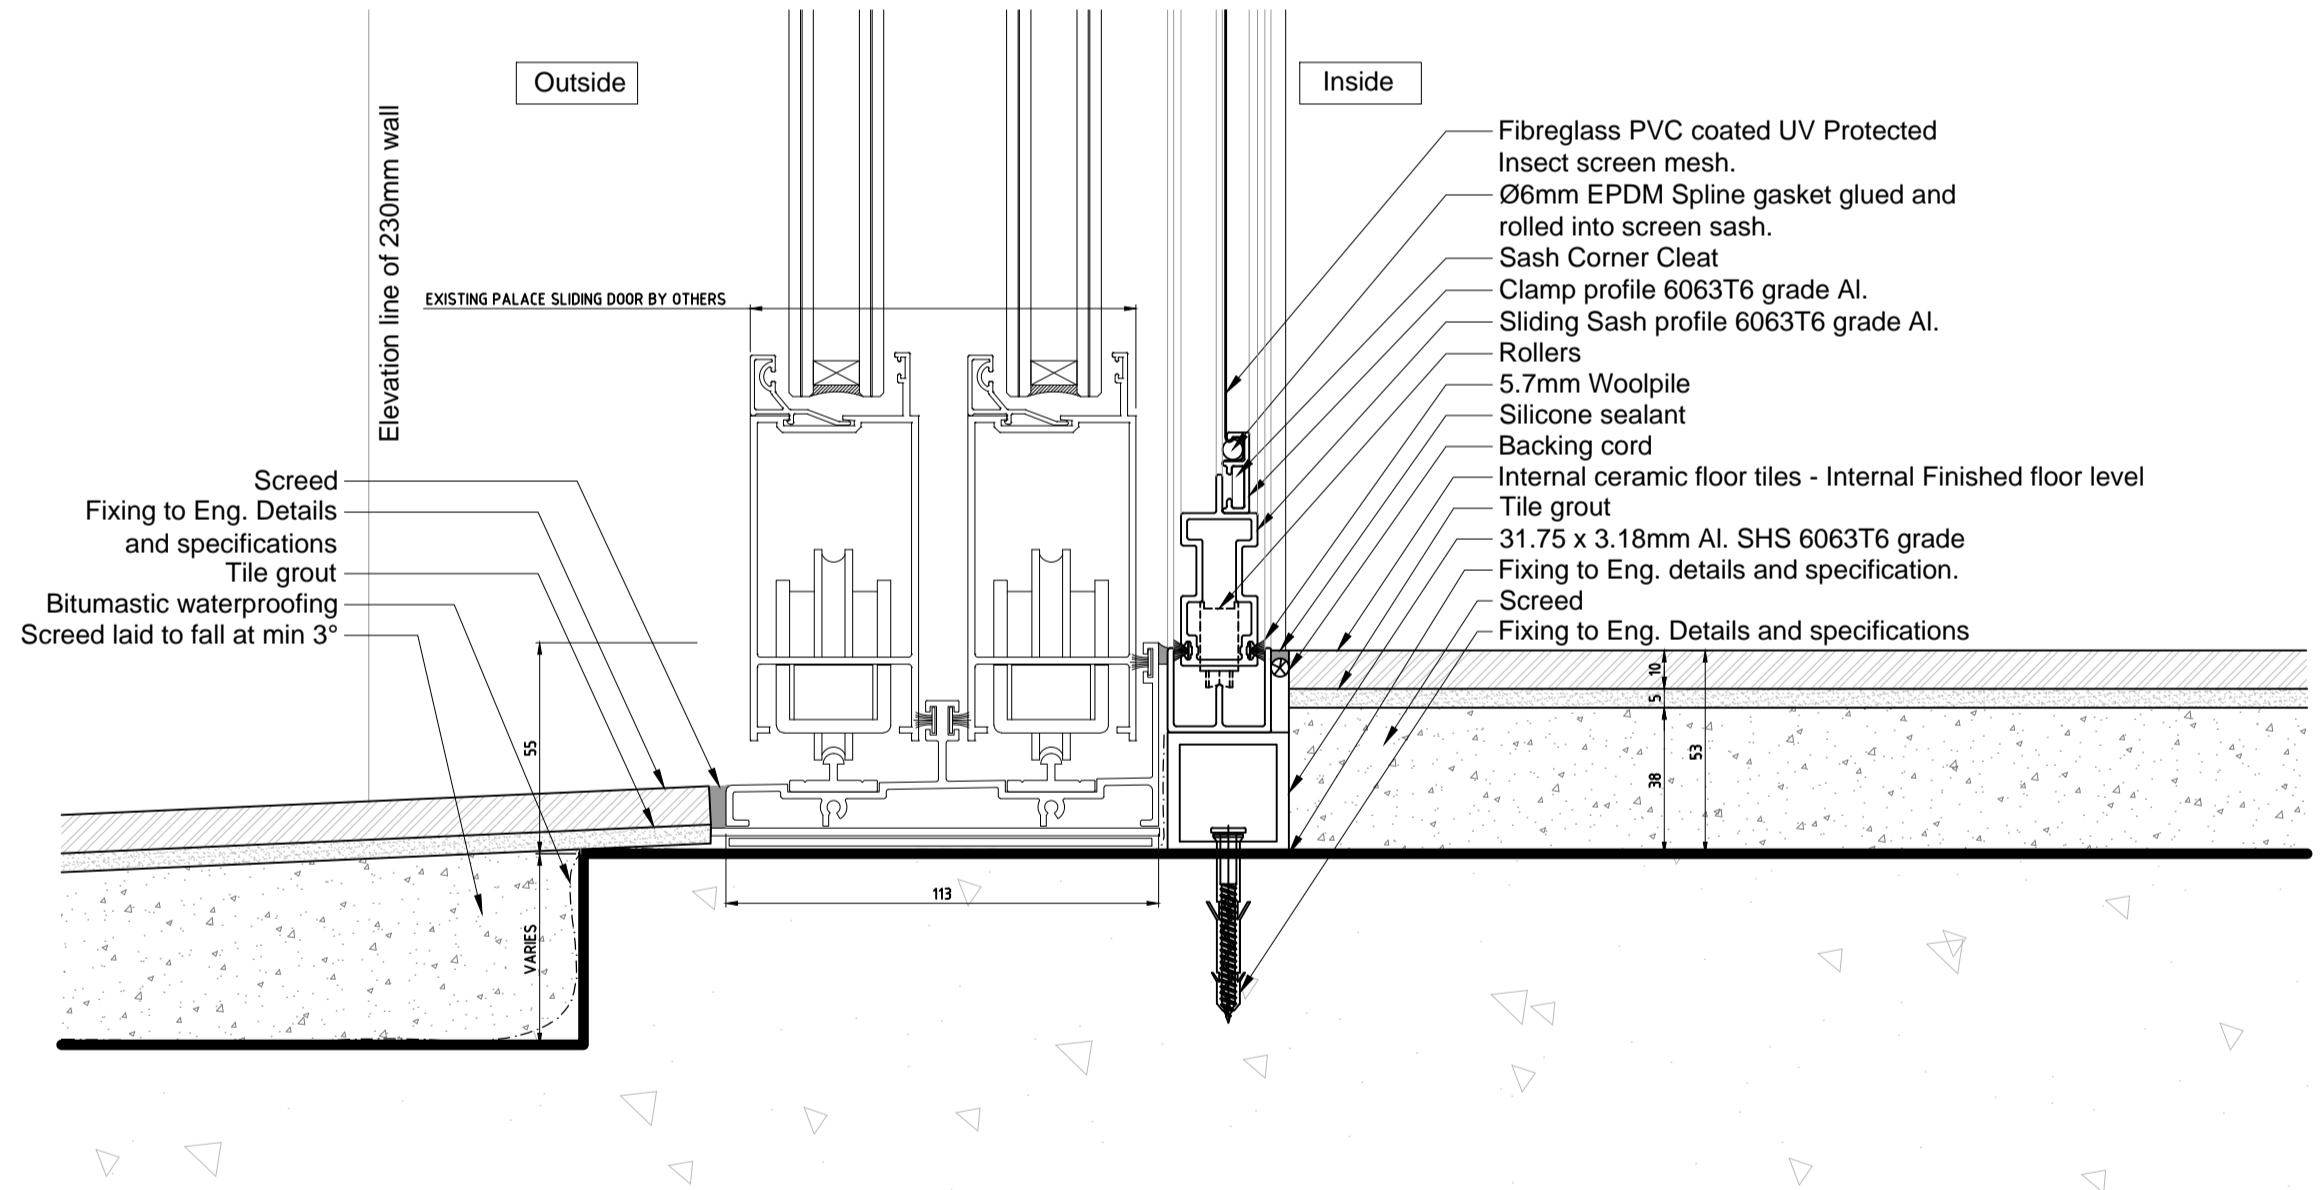

SECTION B-B

SCALE 1 : 2