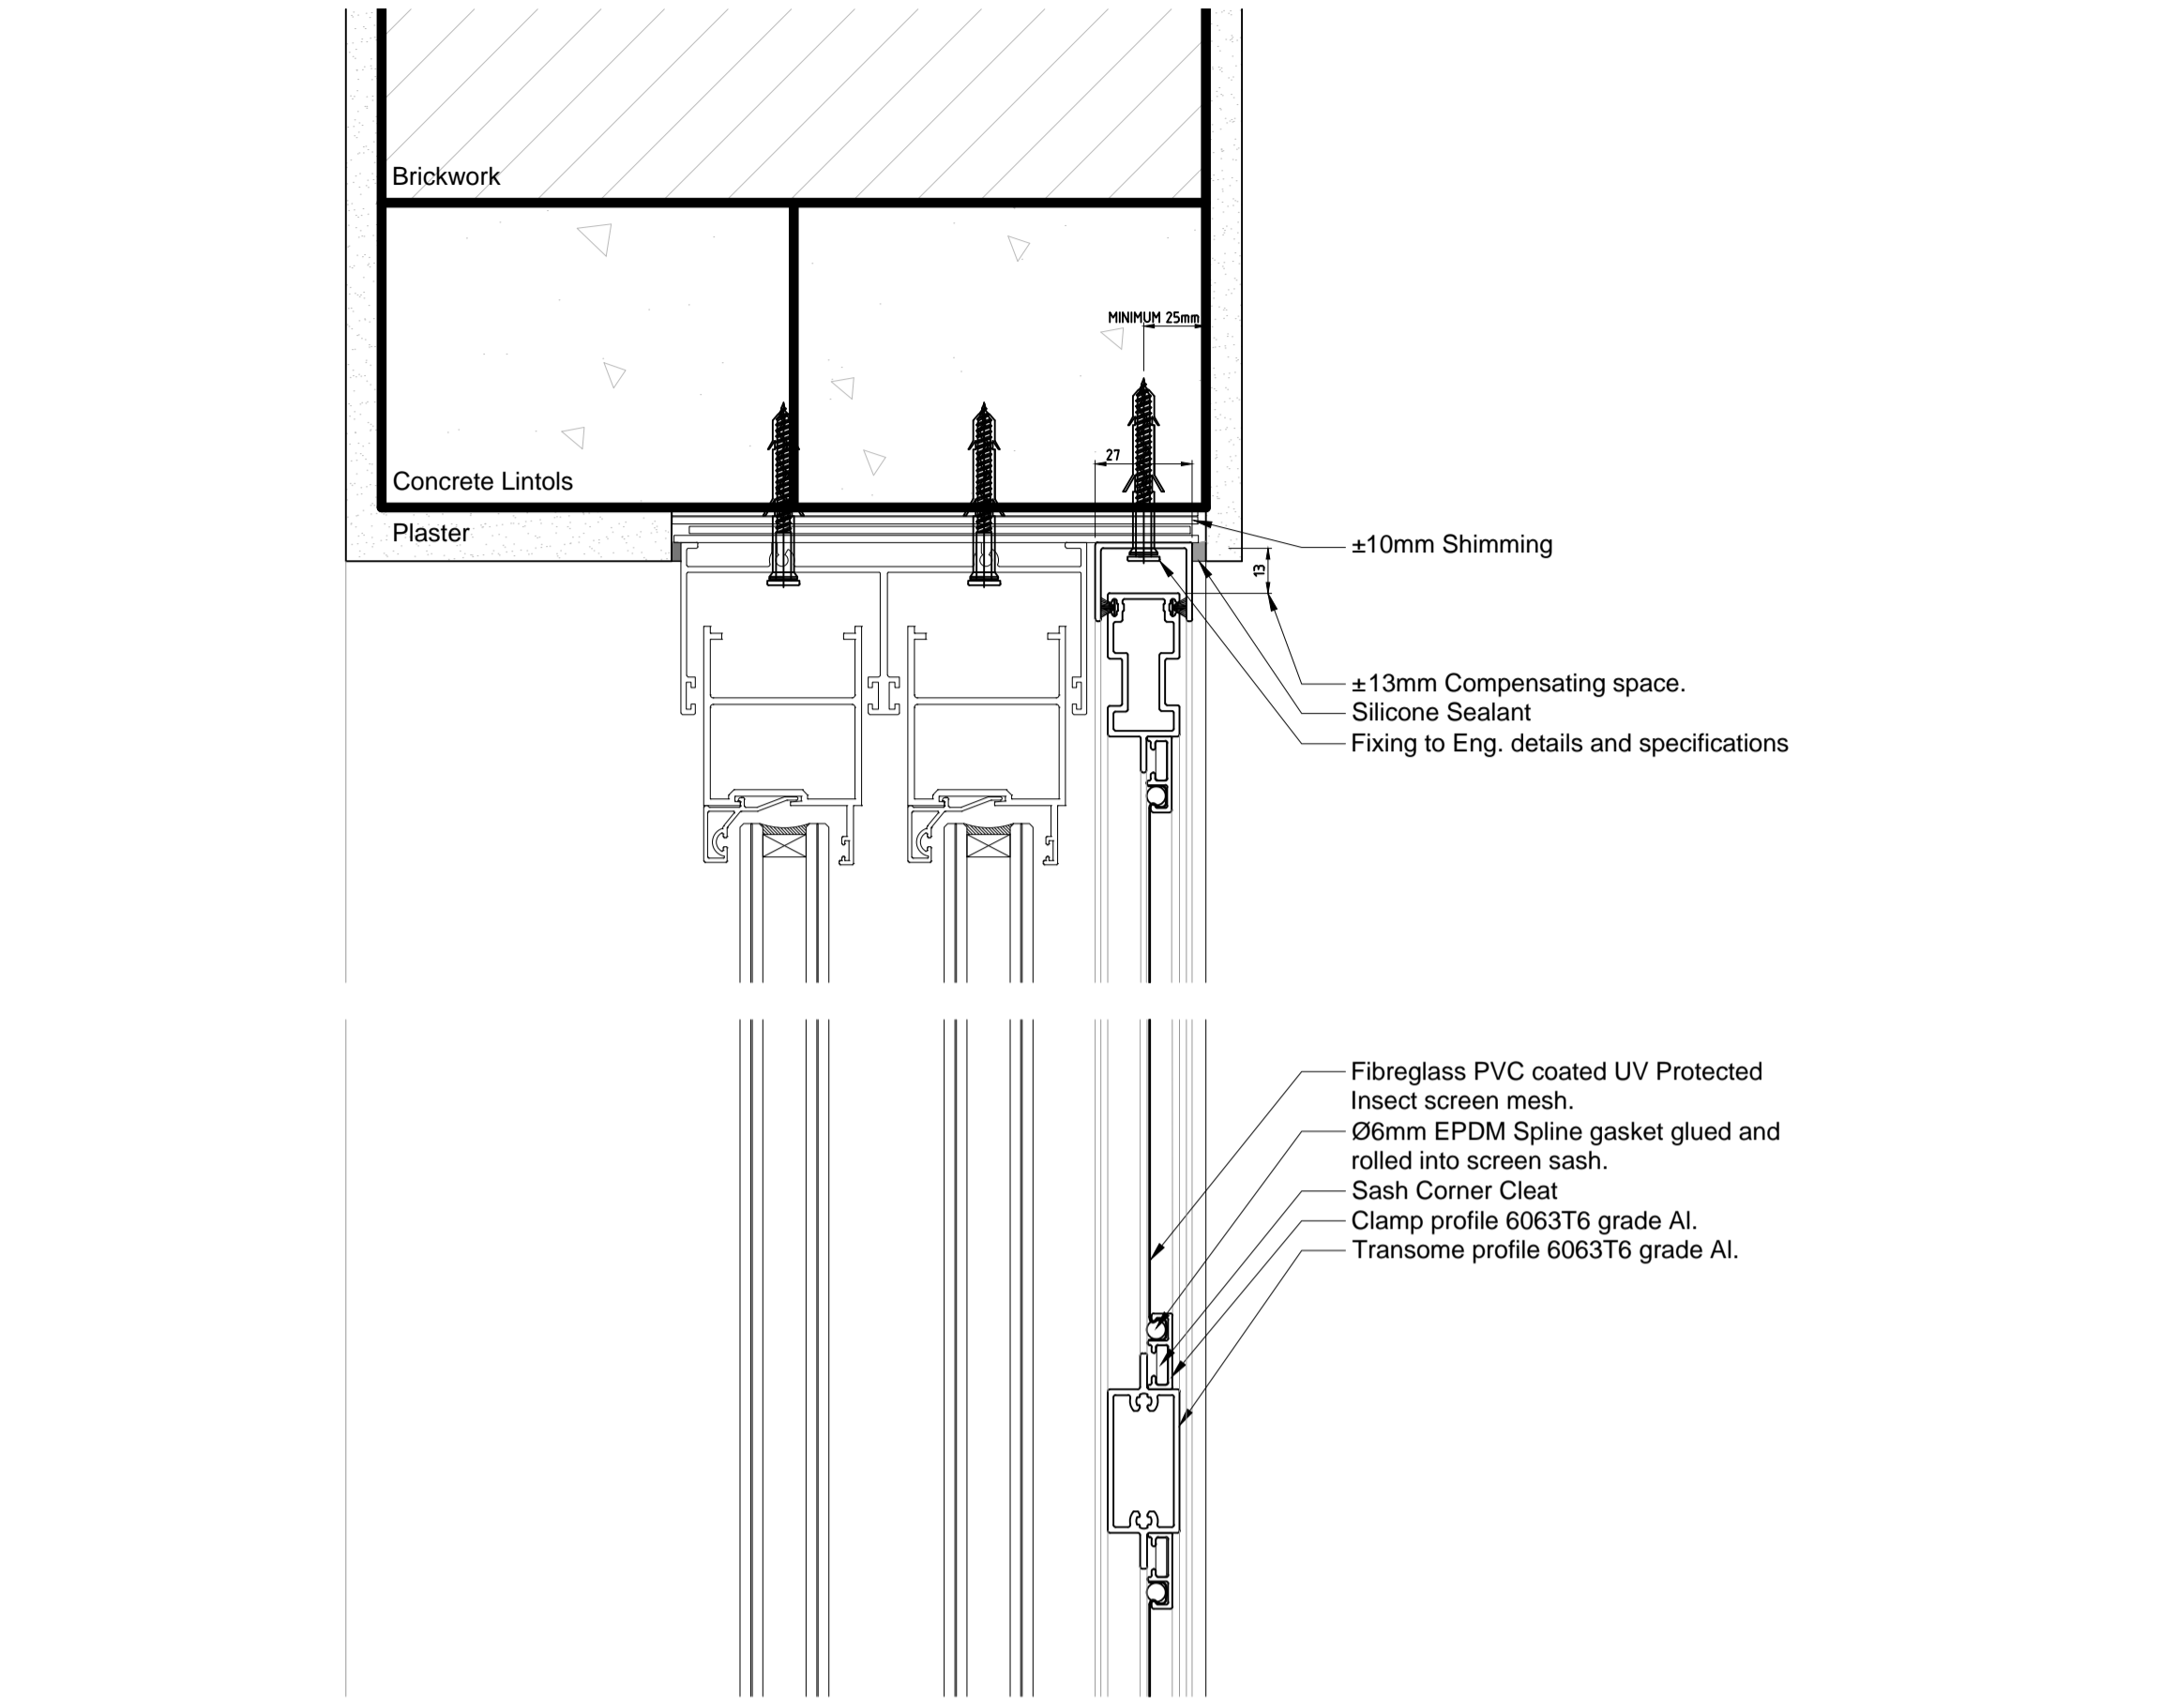

SECTION B-B

SCALE 1 : 2