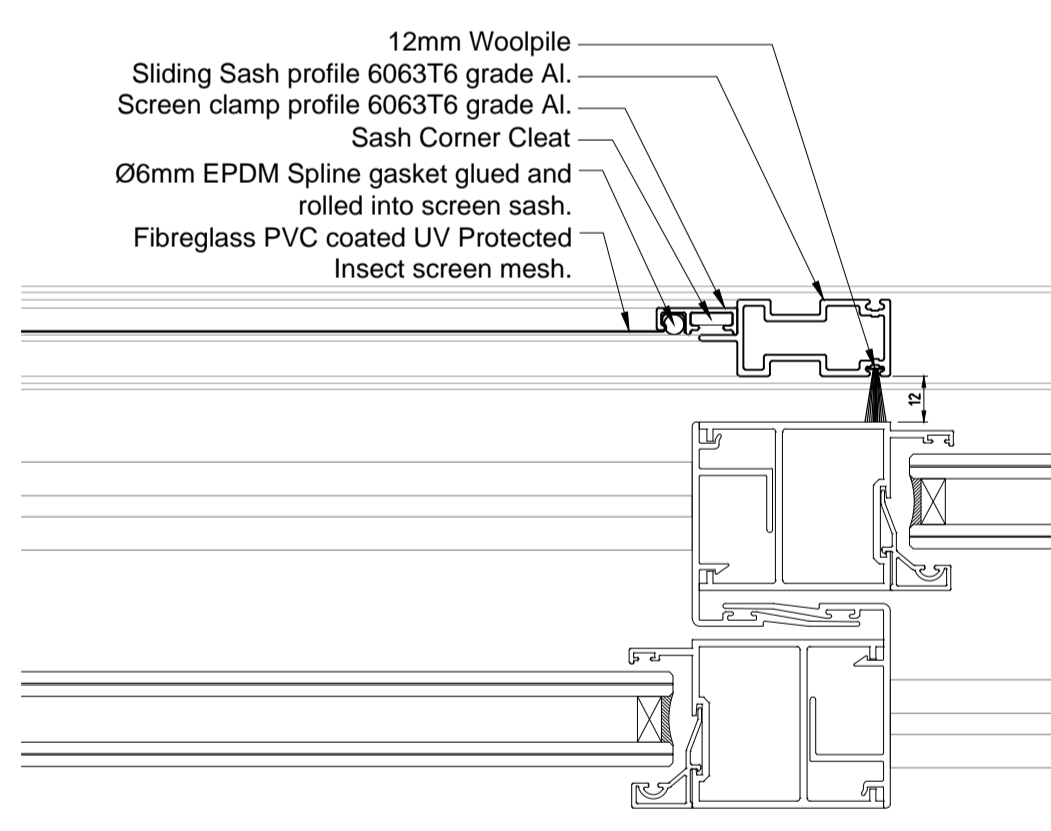

SECTION B-B

SCALE 1 : 2