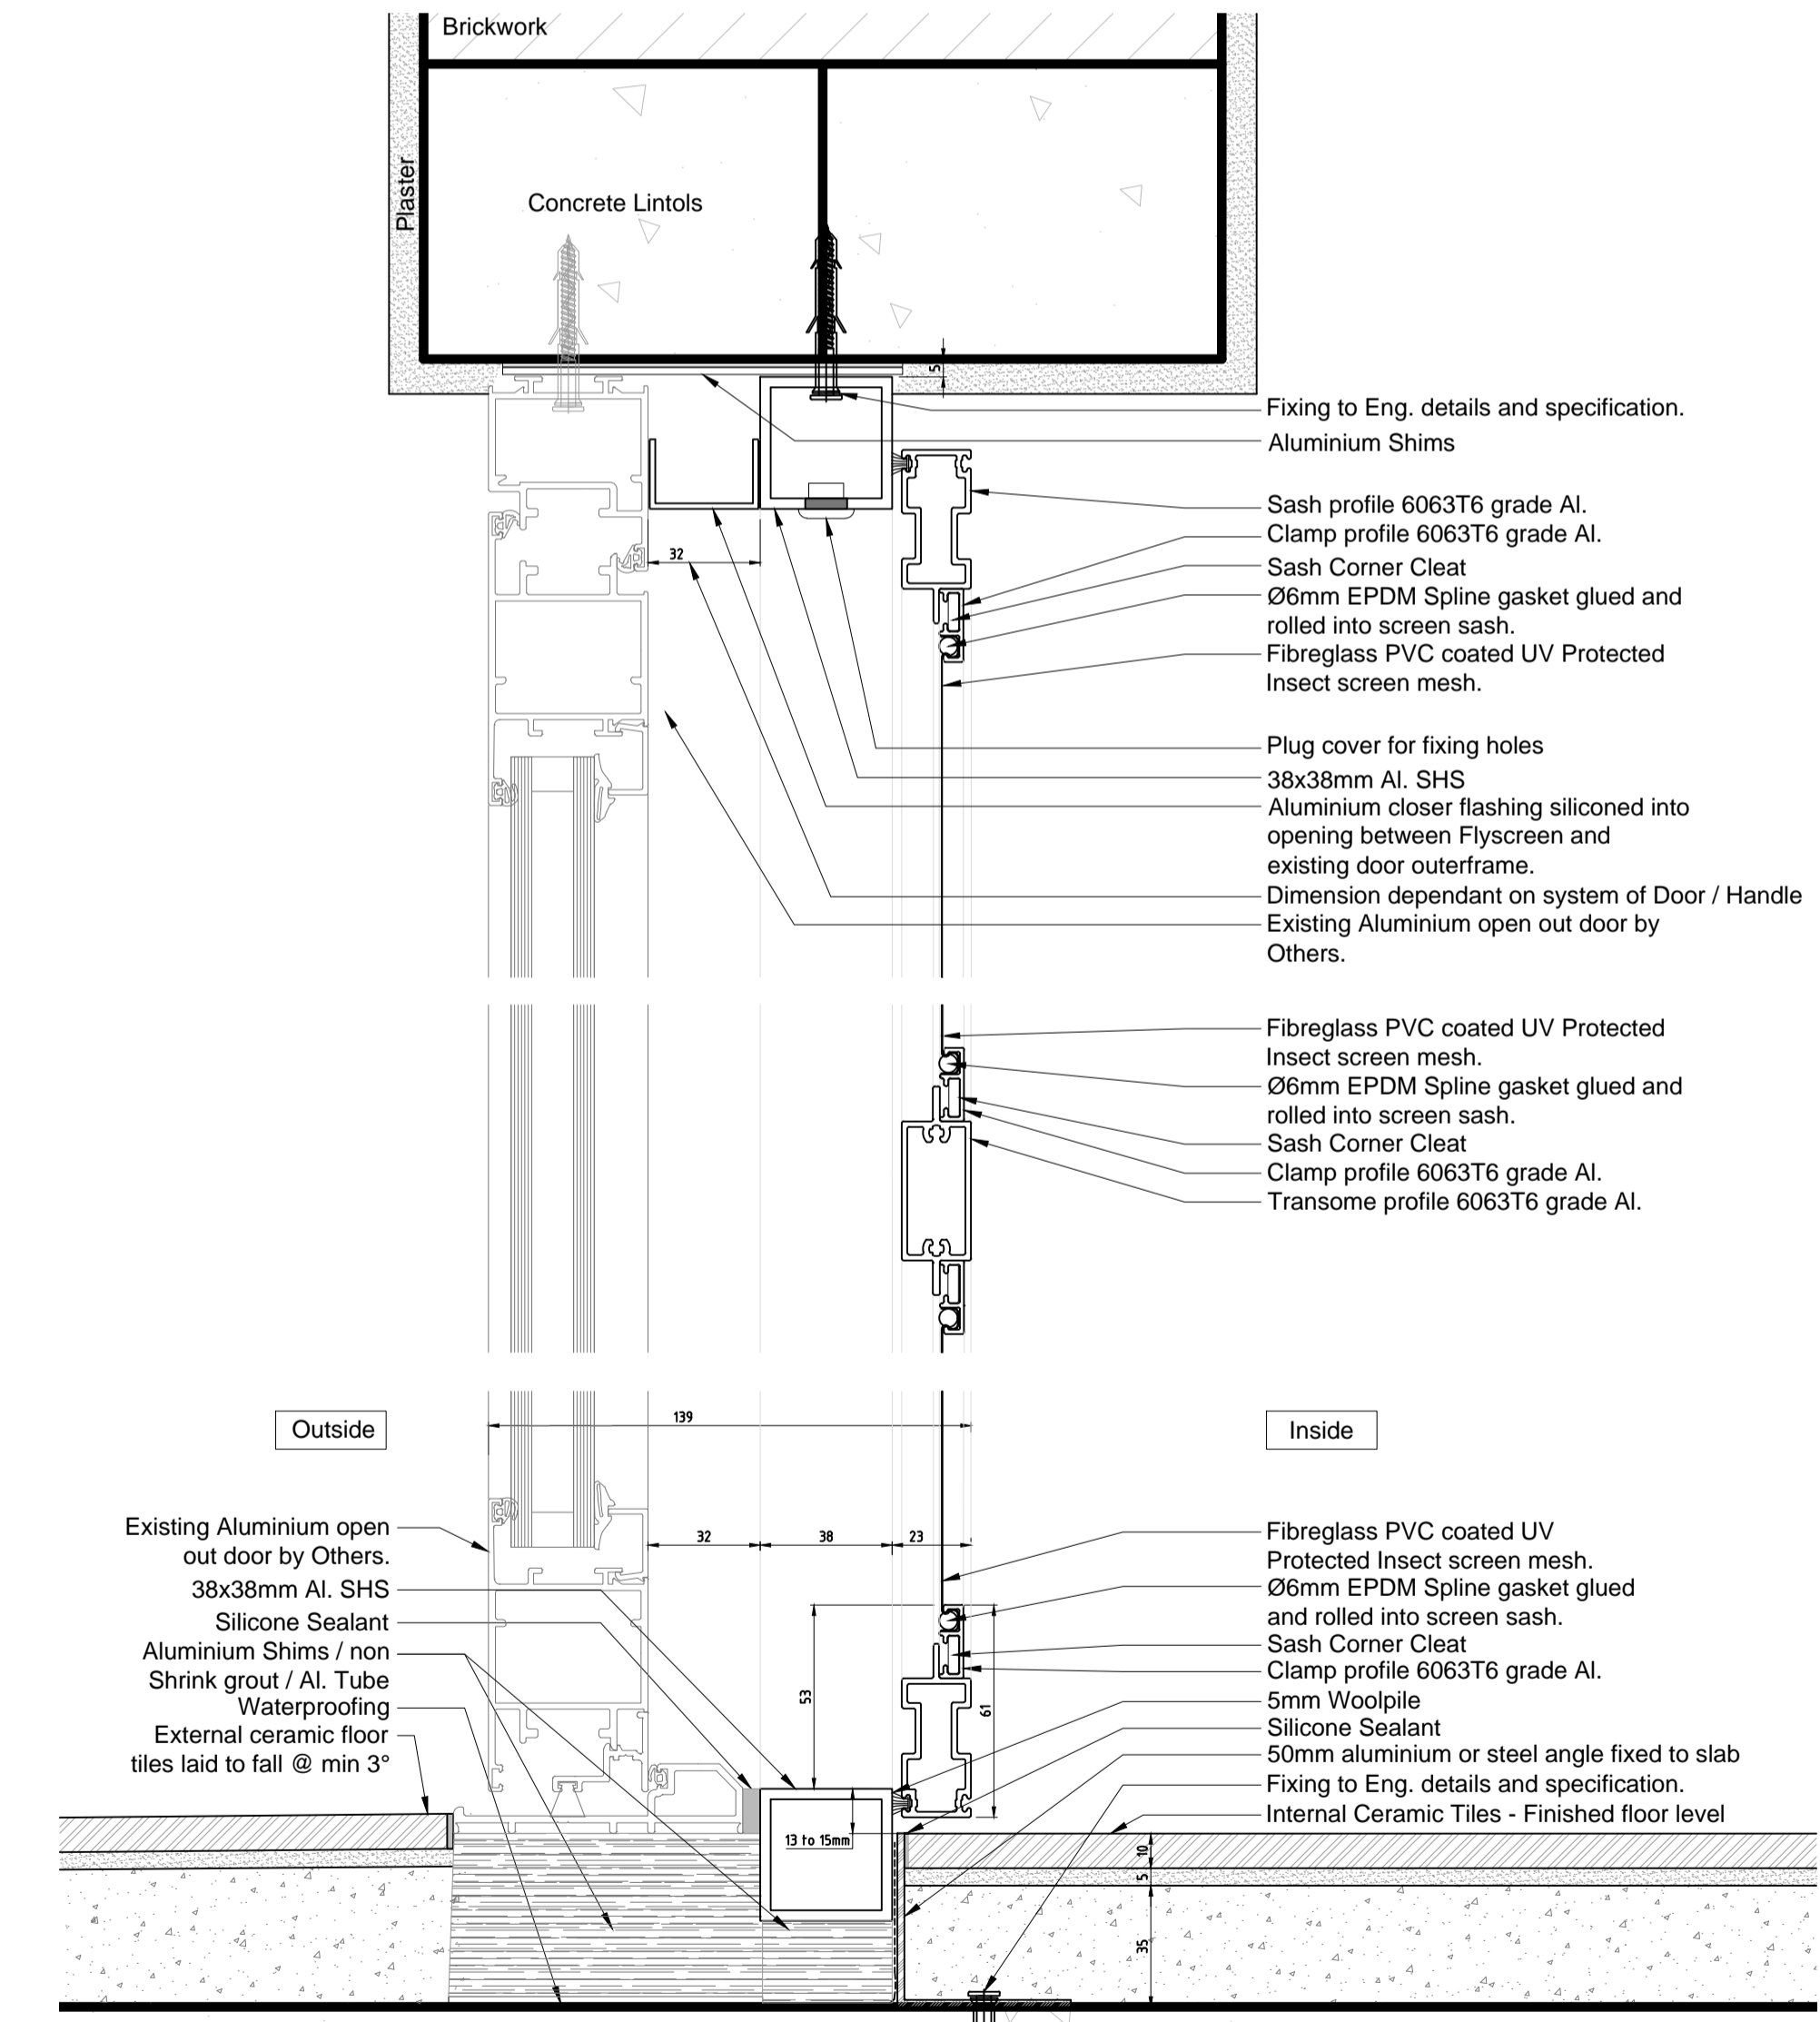

SECTION A-A

SCALE 1 : 2

SECTION B-B

SCALE 1 : 2