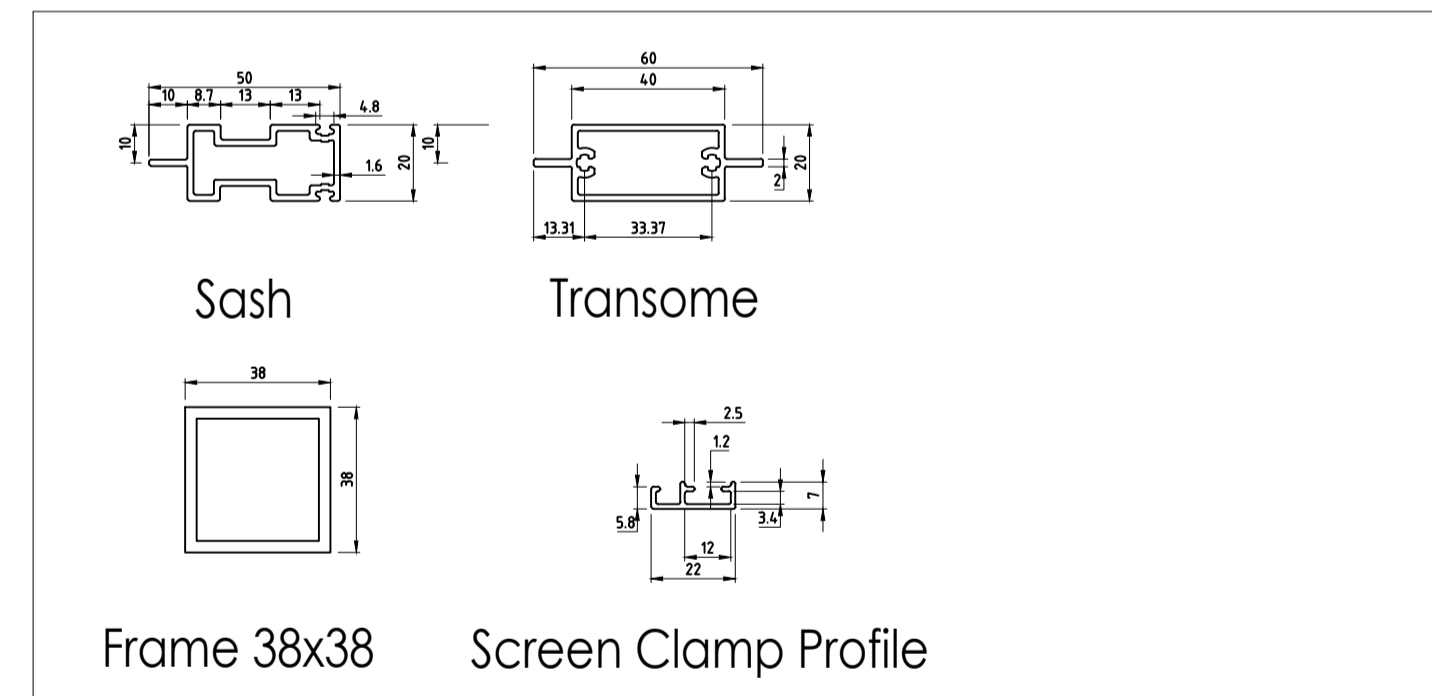

PROFILES

SCALE 1 : 2

Project ref: INS. DOOR	Item no.: 1	Date: 2022/10/8	Name: M.BAKER	Scale: 1:2
Job no.: 1	Quantity: 1	drawn	approved	1:5
Description: Project: Pos.: PLAN AND SECTION				
Architect:		Project address:		
Corner Star Screens SA (Pty) Ltd 21 Kraaihoek Avenue Centurion Tel: +27 011 027 4854 Email: sales@cornerstar.co.za		CORNER STAR INSECT & SECURITY SCREENS		Open-in hinged insect swing door